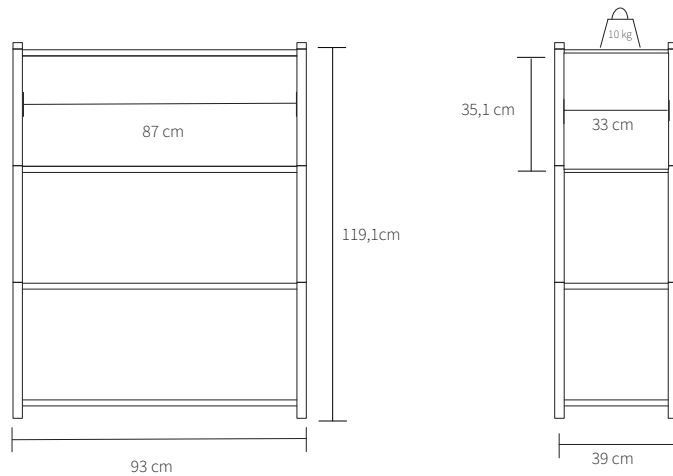

GEJST

SPECIFICATIONS

Product category	Storage
Parts	1 x Module 1 (item no. 20205) 2 x Module 3 (item no. 20207) 2 x sidepanel (item no. 20235) 1 x backpanel (item no. 20215)
Item no.	20282
EAN code	5712731202824
Country of origin	Denmark
Tarif	9403.30.91.00
Materials	Lacquered oak
Colour	Black oak
Product dimensions (H x L x W)	119,1 cm x 93 cm x 39 cm
Packaging dimensions (H x L x W)	3 x 5 cm x 99 cm x 43 cm, 2 x 2,5 cm x 40 cm x 38 cm 1 x 2,5 cm x 94 cm x 38 cm
Product weight	33,6 kg
Max load	10 kg per. shelf
Cleaning	Use a soft dry cloth to clean the product Do not use household cleaners.