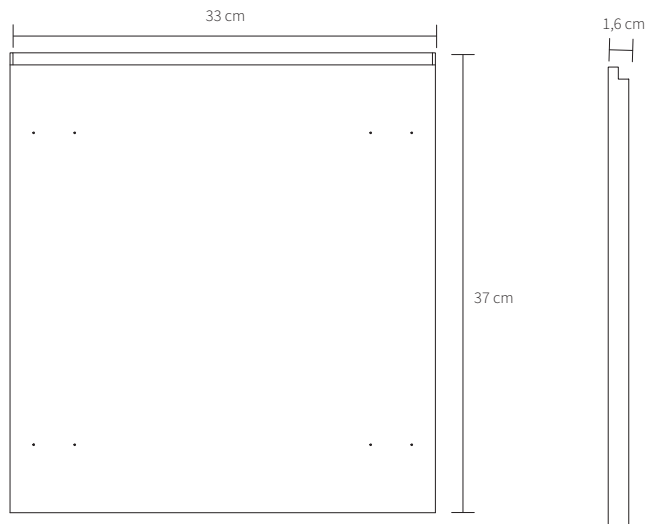

GEJST

SCENE

Michael Rem, 2013

Type Sidepanel Open

Colours Black oak Light oak

Scene is a modular system, designed by Michael Rem for Gejst. Module by module the system can be build up high, extended to the sides and be customized with side panels, doors or back panels made in oak.

GEJST

SPECIFICATIONS

Product category	Storage
Item no.	20240 - 20245
EAN code	5712731202404 - 5712731202459
Country of origin	Denmark
Tarif	9403.30.91.00
Materials	Oak
Colour	Black Oak or Light Oak
Product dimensions (H x L x W)	37 cm x 33 cm x 1,6 cm
Packaging dimensions (H x L x W)	2,5 cm x 40 cm x 38 cm
Product weight	1,8 kg
Cleaning	Use a soft dry cloth to clean the product Do not use household cleaners.
