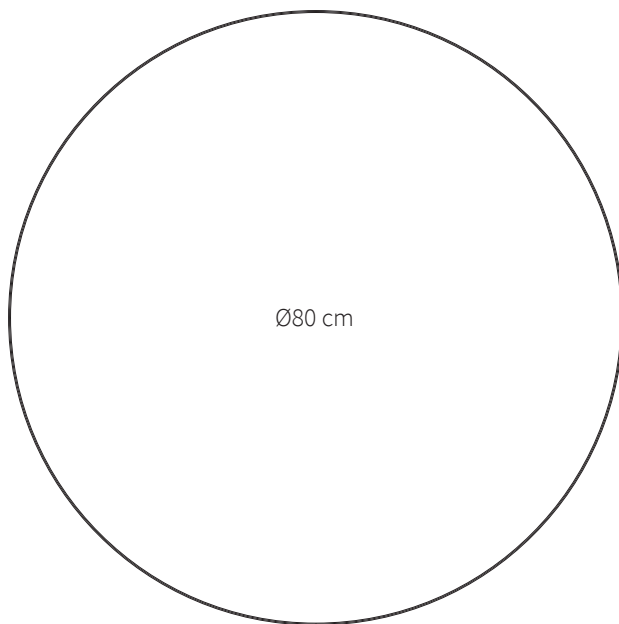

GEJST

RETELL

C. F. Møller Architects, 2018

Type Pinboard

Colours Green Brass

Retell is a fusion of minimalist and functional design created by world-acclaimed C. F. Møller Architects. In a time when many are working from home, most of us experience the need to collect ideas and to-do lists in one place. Retell can help you pin down those ideas and put them up on the wall without compromising your interior design and aesthetic sensibilities. Retell can also be decorated with family photos, children's drawings or invitations as a beautiful way to collect good memories for everyone in the family.

GEJST

SPECIFICATIONS

Product category	Accessories
Item no.	10223
EAN code	5712731102230
Country of origin	China
Tarif	6307.90.91.00
Materials	Felt / Steel
Colour	Green / Brass
Product dimensions (H x L x W)	80 cm x 80 cm x 1,6 cm
Packaging dimensions (H x L x W)	2,6 cm x 81 cm x 81 cm
Product weight	2,8 kg
Cleaning	Use a soft dry cloth to clean the product Do not use household cleaners.
