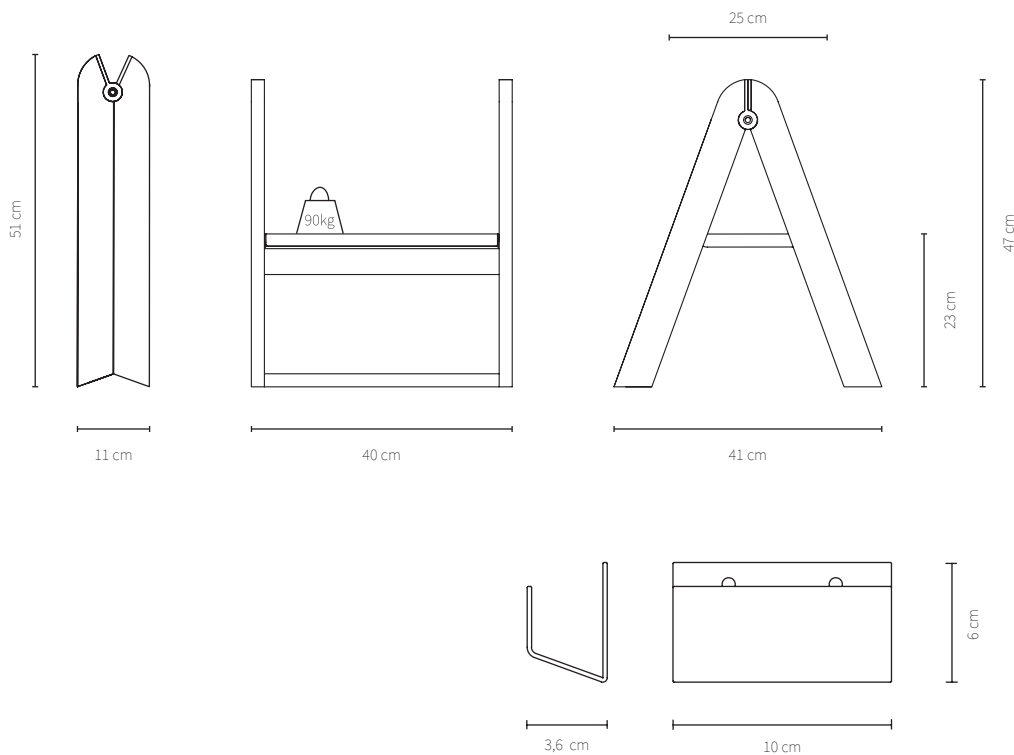

## REECH

---

C.F. Møller, 2023

**Type** Step Stool

---

The step stool Reech is practical, both in function and design, and is created to make everyday life easier and more beautiful.

The design of Reech is thought out in every detail, as exemplified by the innovative joints and solutions that are part of the step stool. A small, almost invisible spring ball keeps the top step in place when the stool is folded up and not in use. When it is time to use the step stool it is unfolded most of the way, the top step is folded down, and the stool is then fully unfolded so that the step locks into place in the frame.

Reech comes with a practical bracket that lets you hang it on the wall or inside a closet. That way it can be tucked away out of sight when it is not in use without taking up any floor space. The wall bracket is hidden behind the top step, which almost gives the illusion that Reech is floating in the air, magically held in place against the wall.

## SPECIFICATIONS

Product category	Furniture	
Item no.	Black	20023
	Ash	20024
	White	20025
EAN code	Black	5712731200233
	Ash	5712731200240
	White	5712731200257
Country of origin	China	
Tarif	9403.60.90.00	
Materials	Oak/ Ash / Brass / Steel	
Color	Black, Ash or White	
Product dimensions (H x L x W)		
Open	47 cm x 41 cm x 40 cm	
Closed	51 cm x 11 cm x 40 cm	
Wall Bracket	6 cm x 10 cm x 3,5 cm	
Packaging dimensions (H x L x W)	9,5 cm x 51 cm x 35,3 cm	
Box content	Wall bracket, screws, plugs and manual	
Product weight	4,5 kg	
Max load	90 kg	