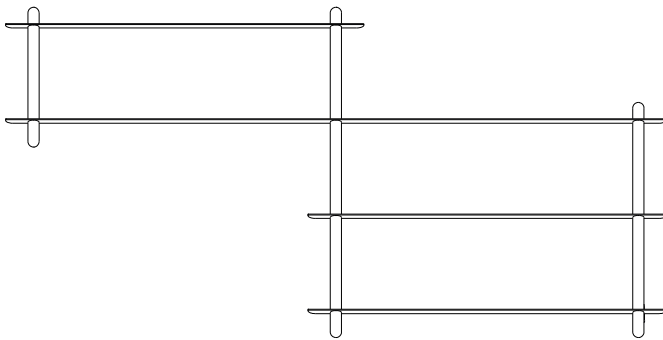

GEJST

SETUP VARIATIONS

---

a