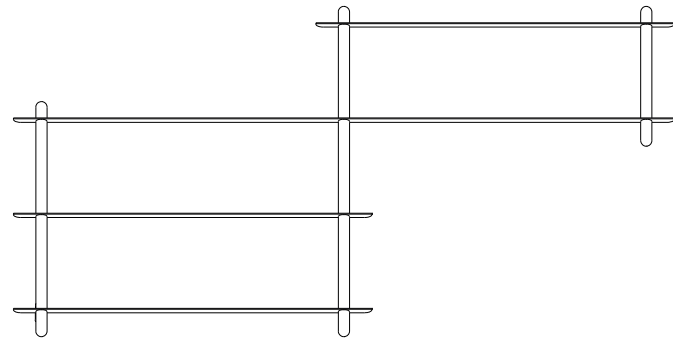

## SPECIFICATIONS

Product category	Shelves
Item no.	20110
EAN code	5712731201100
Country of origin	Poland
Tarif	9403.20.80.00
Materials	Ash/steel
Colour	Black Ash Black
Product dimensions (H x L x W)	59 cm x 118 cm x 16 cm
Packaging dimensions (H x L x W)	5,5 cm x 122 cm x 16,5 cm
Product weight	10 kg
Max load	3 kg per shelf
Box Content	Screws, Plugs and Manual
Cleaning	Use a soft dry cloth to clean the product Do not use household cleaners.

## SETUP VARIATIONS

---

a

b

c

d