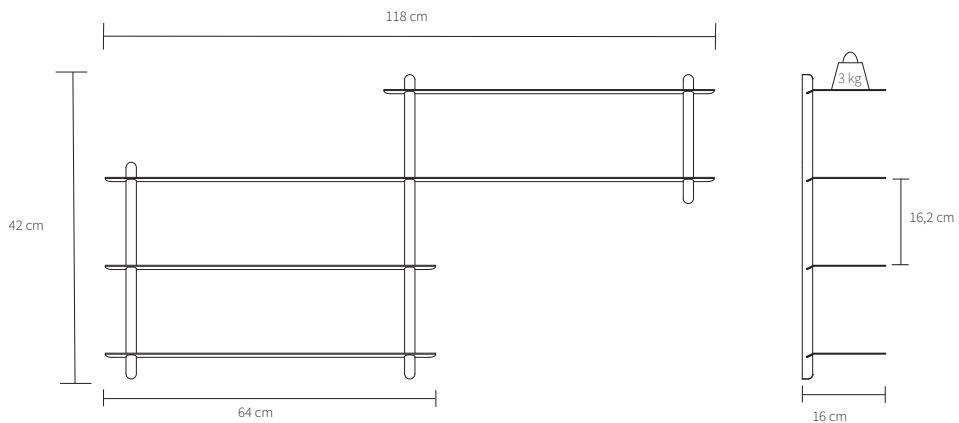

Every component has been carefully thought out both in terms of design, form and function.

There are no visible screws and the shelves are smoothly plugged in to the wooden poles, that have slits made exactly to fit.

## SPECIFICATIONS

Product category	Shelves
Item no.	20110
EAN code	5712731201100
Country of origin	Poland
Tarif	9403.20.80.00
Materials	Ash/steel
Colour	Black Ash Black
Product dimensions (H x L x W)	59 cm x 118 cm x 16 cm
Packaging dimensions (H x L x W)	5,5 cm x 122 cm x 16,5 cm
Product weight	10 kg
Max load	3 kg per shelf
Box Content	Screws, Plugs and Manual
Cleaning	Use a soft dry cloth to clean the product Do not use household cleaners.