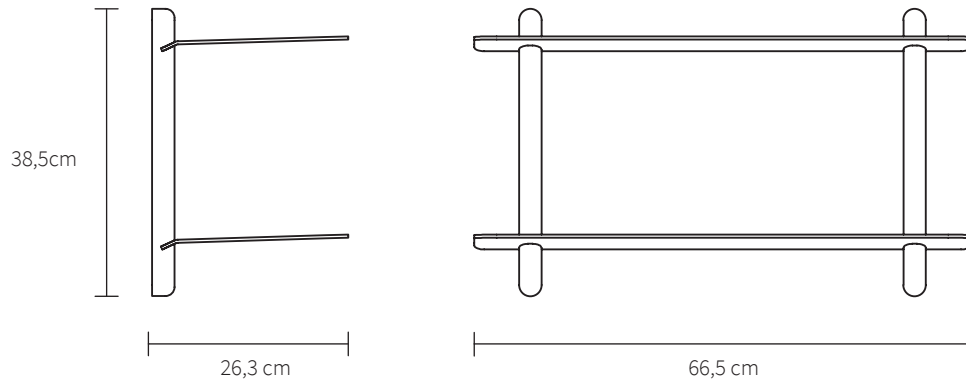

GEJST

NIVO LARGE

Böttcher & Kayser, 2019

Type Shelf

Variant F

Colours Black Ash Black

With its nordic expression, Nivo shelf large is subtle in its appearance and convincing in its simplicity.

Nivo is a minimalistic wall shelf designed by Böttcher & Kayser for Gejst. With no unnecessary details and only clean lines Nivo hangs lightly and elegantly on the wall. Every component has been carefully thought out both in terms of design, form and function. There are no visible screws and the shelves are smoothly plugged in to the wooden poles, that have slits made exactly to fit.

Nivo shelf Large has the perfect size to exhibit the bigger things. The shelf is beautiful in every room of the home. Nivo shelf large is available in 6 different variants in light oak/ white and black ash/ black.

GEJST

SPECIFICATIONS

Product category	Shelves
Item no.	20152
EAN code	5712731201520
Country of origin	Poland
Tarif	7326.90.60.00
Materials	Ash/steel
Colour	Black Ash Black
Product dimensions (W x L x H)	26,3 cm x 66,5 cm x 38,5 cm
Packaging dimensions (H x W x L)	6,8 cm x 26 cm x 70 cm
Product weight	4,2 kg
Max load	10 kg per shelf
Box Content	Screws, Plugs and Manual
Cleaning	Use a soft dry cloth to clean the product Do not use household cleaners.