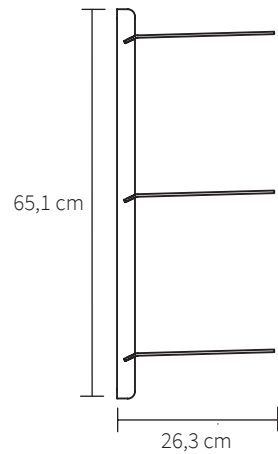

GEJST

NIVO LARGE

Böttcher & Kayser, 2019

Type Shelf

Variant A

Colours Black Ash Black

With its nordic expression, Nivo shelf large is subtle in its appearance and convincing in its simplicity.

Nivo is a minimalistic wall shelf designed by Böttcher & Kayser for Gejst. With no unnecessary details and only clean lines Nivo hangs lightly and elegantly on the wall. Every component has been carefully thought out both in terms of design, form and function. There are no visible screws and the shelves are smoothly plugged in to the wooden poles, that have slits made exactly to fit.

Nivo shelf Large has the perfect size to exhibit the bigger things. The shelf is beautiful in every room of the home. Nivo shelf large is available in 6 different variants in light oak/ white and black ash/ black.

GEJST

SPECIFICATIONS

| | |
|----------------------------------|---|
| Product category | Shelves |
| Item no. | 20102 |
| EAN code | 5712731201025 |
| Country of origin | Poland |
| Tarif | 7326.90.60.00 |
| Materials | Ash/steel |
| Colour | Black Ash Black |
| Product dimensions (H x W x L) | 65,1 cm x 26,3 cm x 66,5 cm |
| Packaging dimensions (H x W x L) | 6,8 cm x 26 cm x 70 cm |
| Product weight | 6,3 kg |
| Max load | 10 kg per shelf |
| Box Content | Screws, Plugs and Manual |
| Cleaning | Use a soft dry cloth to clean the product Do not use household cleaners. |