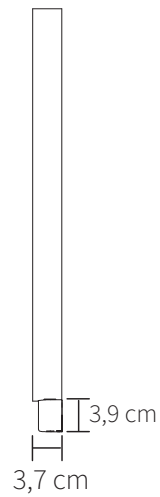

GEJST

K O L L A G E

Michael Rem, 2017

Type Mirror

Colours Black

Kollage Mirror is designed by Michael Rem. It is inspired by the classical principle of the French cleat system, that is often to be found in old-fashioned craftsmen workshops.

Place the hooks, mirror, shelf and planter how you like and create a collage of useful and decorative items.

GEJST

SPECIFICATIONS

Product category	Mirrors
Item no.	10502
EAN code	5712731105026
Country of origin	China
Tarif	7009.92.00.00
Materials	Mirror Glass/Oak/Steel
Colour	Black
Product dimensions (H x L x W)	50 cm x 50 cm x 3,7 cm
Packaging dimensions (H x L x W)	9,5 cm x 58 cm x 56 cm
Product weight	2,5 kg
Box Content	Screws, Plugs, Bushing and Manual
Cleaning	Use a soft dry cloth to clean the product Do not use household cleaners.
