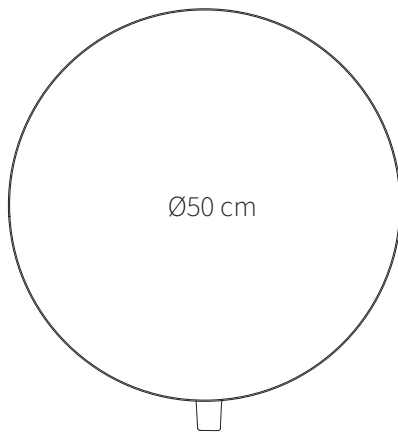

GEJST

K O L L A G E

Michael Rem, 2017

Type Mirror

Colours Black

Kollage Mirror is designed by Michael Rem. It is inspired by the classical principle of the French cleat system, that is often to be found in old-fashioned craftsmen workshops.

Place the hooks, mirror, shelf and planter how you like and create a collage of useful and decorative items.

GEJST

SPECIFICATIONS

Product category	Mirrors
Item no.	10502
EAN code	5712731105026
Country of origin	China
Tarif	7009.92.00.00
Materials	Mirror Glass/Oak/Steel
Colour	Black
Product dimensions (H x L x W)	50 cm x 50 cm x 3,7 cm
Packaging dimensions (H x L x W)	9,5 cm x 58 cm x 56 cm
Product weight	2,5 kg
Box Content	Screws, Plugs, Bushing and Manual
Cleaning	Use a soft dry cloth to clean the product Do not use household cleaners.
