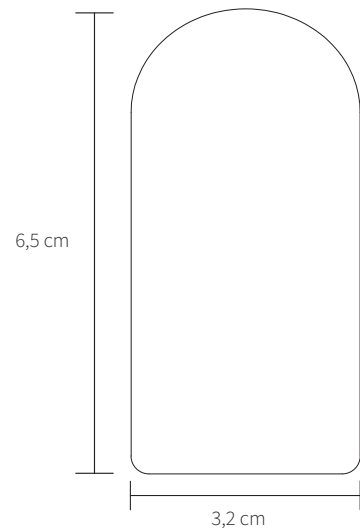

GEJST

K O L L A G E

Michael Rem, 2017

Type Hook

Colours Black

Kollage hook is the common thread, in the entire Kollage collection. With its rounded shape and simple design Kollage Hook, works both on its own and in a setting with Kollage mirror, planter and shelf

GEJST

SPECIFICATIONS

Product category	Hooks
Item no.	10500
EAN code	5712731105002
Country of origin	China
Tarif	4421.99.99.99
Materials	Oak
Colour	Black
Product dimensions (H x L x W)	6,5 cm x 3,2 cm x 3 cm
Packaging dimensions (H x L x W)	4 cm x 14,5 cm x 14 cm
Product weight	0,3 kg
Box Content	2 x Hook, Screws, Plugs, Bushings and Manual
Cleaning	Use a soft dry cloth to clean the product Do not use household cleaners.
