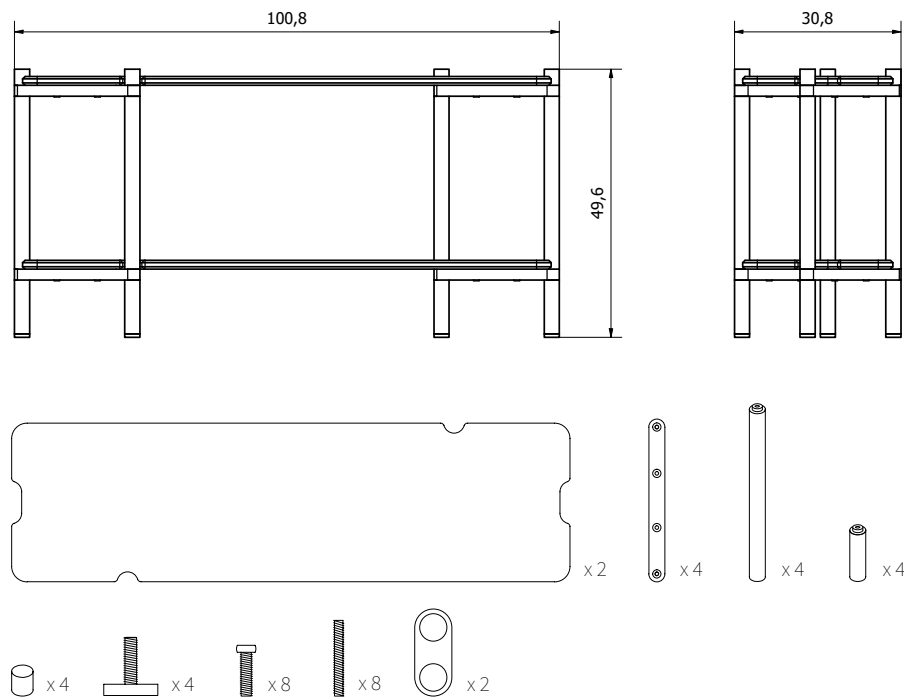

GEJST

INVI

Yonoh Creative Studio, 2023

Type Modul 1

Colours Black oak

With its modular design, Invi adapts effortlessly to various environments, offering endless possibilities for customization.

Invi consists of two modules, where Module 1 always forms the base on the floor, while Module 2 is used to build in height.

Whether as a bookcase in the living room, a sideboard in an entrance hall, or a dividing element in open spaces, Invi enhances the aesthetic appeal of any setting. Its many combination options allow for unique configurations, building it up tall as a bookcase or allowing it to stand alone as a console table, making Invi a versatile choice.

GEJST

SPECIFICATIONS

Product category	Storage
Item no.	20300
EAN code	5712731203005
Country of origin	China
Tarif	9403.30.91.00
Materials	Legs and Venge: Lacquered Solid Oak Shelves: Lacquered Oak Veneer
Colour	Black Oak
Product dimensions (H x L x W)	49,6 cm x 100,8 cm x 30,8 cm
Packaging dimensions (H x L x W)	5 cm x 112 cm x 35 cm
Product weight	7,6 kg
Max load	10 kg per shelf
Cleaning	Use a soft dry cloth to clean the product Do not use household cleaners.