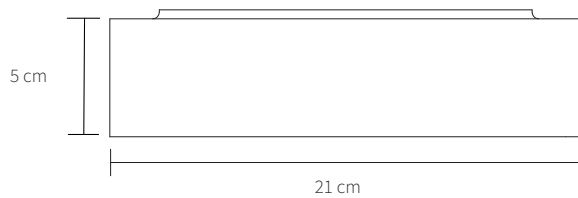

## FLEX

---

GEJST Design Team, 2017

**Type** Tray

**Colours** Black

---

Flex is a multifunctional magnetic storage shelf, just the right size and with all the elements you need for keeping your bits and pieces tidy in all sorts of settings.

## SPECIFICATIONS

---

Product category	Accessories
Item no.	00416
EAN code	5712731004169
Country of origin	Poland
Tarif	7326.90.98.90
Materials	Steel
Colour	Black
Product dimensions (H x L x W)	5 cm x 21 cm x 12,5 cm
Packaging dimensions (H x L x W)	6,5 cm x 24,5 cm x 13 cm
Product weight	0,5 kg
Environment	The tray is not waterproof
Cleaning	Use a soft dry cloth to clean the product Do not use household cleaners.