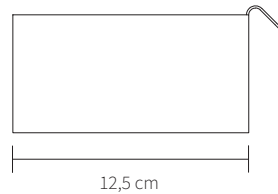

## FLEX

---

GEJST Design Team, 2017

**Type** Tray

**Colours** Black

---

Flex is a multifunctional magnetic storage shelf, just the right size and with all the elements you need for keeping your bits and pieces tidy in all sorts of settings.

## SPECIFICATIONS

---

Product category	Accessories
Item no.	00416
EAN code	5712731004169
Country of origin	Poland
Tarif	7326.90.98.90
Materials	Steel
Colour	Black
Product dimensions (H x L x W)	5 cm x 21 cm x 12,5 cm
Packaging dimensions (H x L x W)	6,5 cm x 24,5 cm x 13 cm
Product weight	0,5 kg
Environment	The tray is not waterproof
Cleaning	Use a soft dry cloth to clean the product Do not use household cleaners.