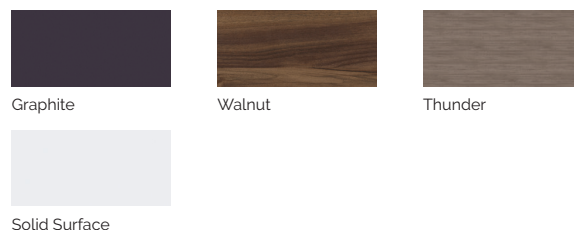

TYPE REVÊTEMENT MEUBLE EXTÉRIEUR

EXCLUSIVE LINE

FR

AQUAVIA SPA

CARACTÉRISTIQUES TECHNIQUES

PRESTATIONS	
Total Points de Massage	42
Jets massage	28
Buse air	14
Jets / Buses en acier inoxydable	Équipement en série
Appui-tête	3
Touch Panel	Équipement en série
Ultraviolet Treatment UV	Équipement en série
Structure Métal	Équipement en série
Base ABS	Équipement en série
Energy Saving Cover	Équipement en série
EcoSpa	Équipement en série
Nordic Insulation System	Option
FINITIONS	
Colour Sense	5 LED + Accessoires éclairés
Pure Line Lighting	Équipement en série
Surround Bluetooth Audio	Option
Meuble Woodermax	Non disponible
Aromatherapy	Non disponible
Barre Inoxydable	Non disponible
Wifi Spa Control	Option
Sans habillage	Non disponible
POMPES DE MASSAGE	
Massage d'eau	1800 W / 2,5 CV
Relax Impact Pump	1150 W
FILTRATION ET CHAUFFAGE	
Pompe de recirculation	200 W
Chauffage d'eau	3.000 W
Type de filtre	Cartouche
COURANT ÉLECTRIQUE	
Puissance maximale to 230 V (LOW/AMP)	3.400 W / 14,6 A
Tension	230 V / 400 V III