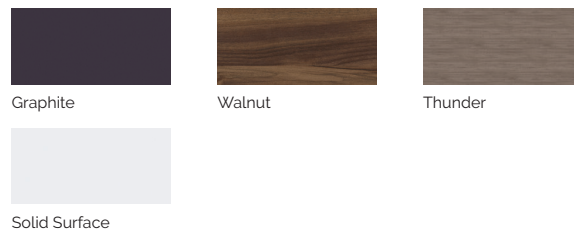

6 colors

5 massages

SHELL FINISHES (ACRYLIC COLORS)

FURNITURE FINISHES (OUTDOOR CABINET)

EXCLUSIVE LINE

EN

AQUAVIA SPA

TECHNICAL SPECIFICATIONS