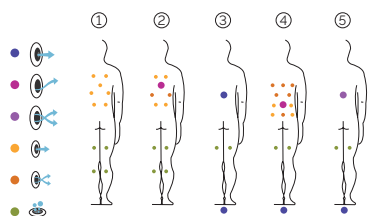

Cube Ergo

An ergonomic gem.

CODE 67100

Ideal for 4 people

5 positions

2 loungers

3 seats

Measures: 231 x 231 x 78 cm

Water capacity (l): 975 liters

Weight: Empty 450 kg / Full 1.425 kg

6 colors

5 massages