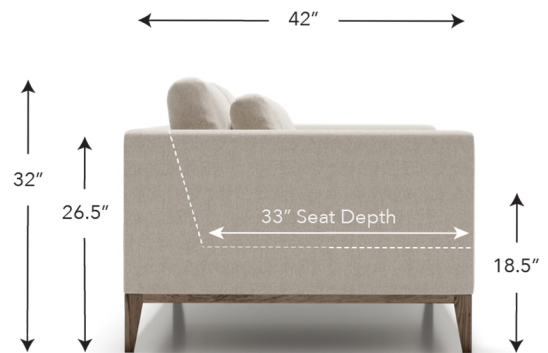

ICON

upholstery collection

Volante

- This style is available in over 30 different SKUs, which can be configured to create your perfect sectional layout.
- All pieces are handcrafted and can be customized in size, fabric, cushion fill, and more.
- Since the number of seat/back cushions on a piece can change it's overall feel, we let you tell us what you think would look best.