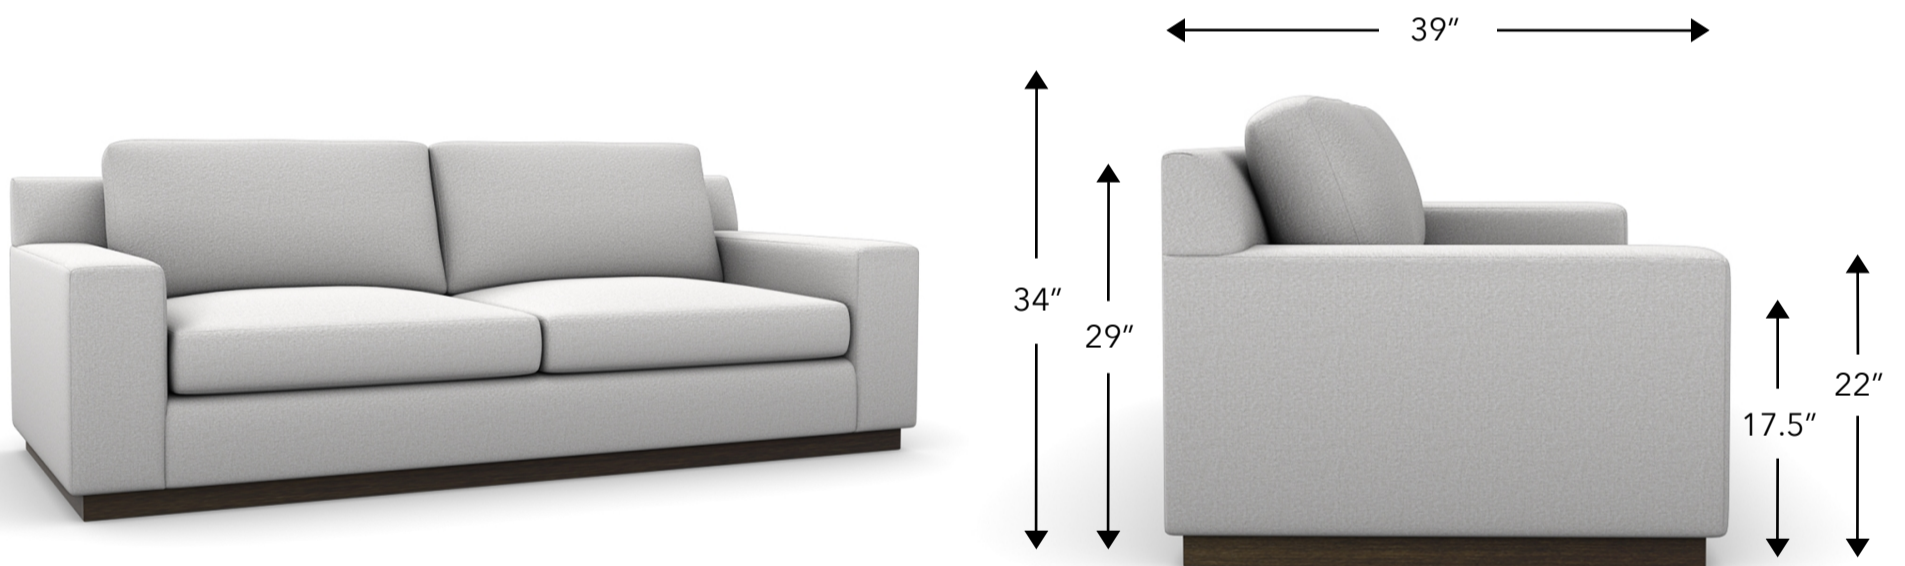

ICON

upholstery collection

Vancouver

This style is available in over 30 different SKUs, which can be configured to create your perfect sectional layout.

All pieces are handcrafted and can be customized in size, fabric, cushion fill and more.

Since the number of seat/back cushions on a piece can change it's overall feel,
We let you tell us what you think would look best.