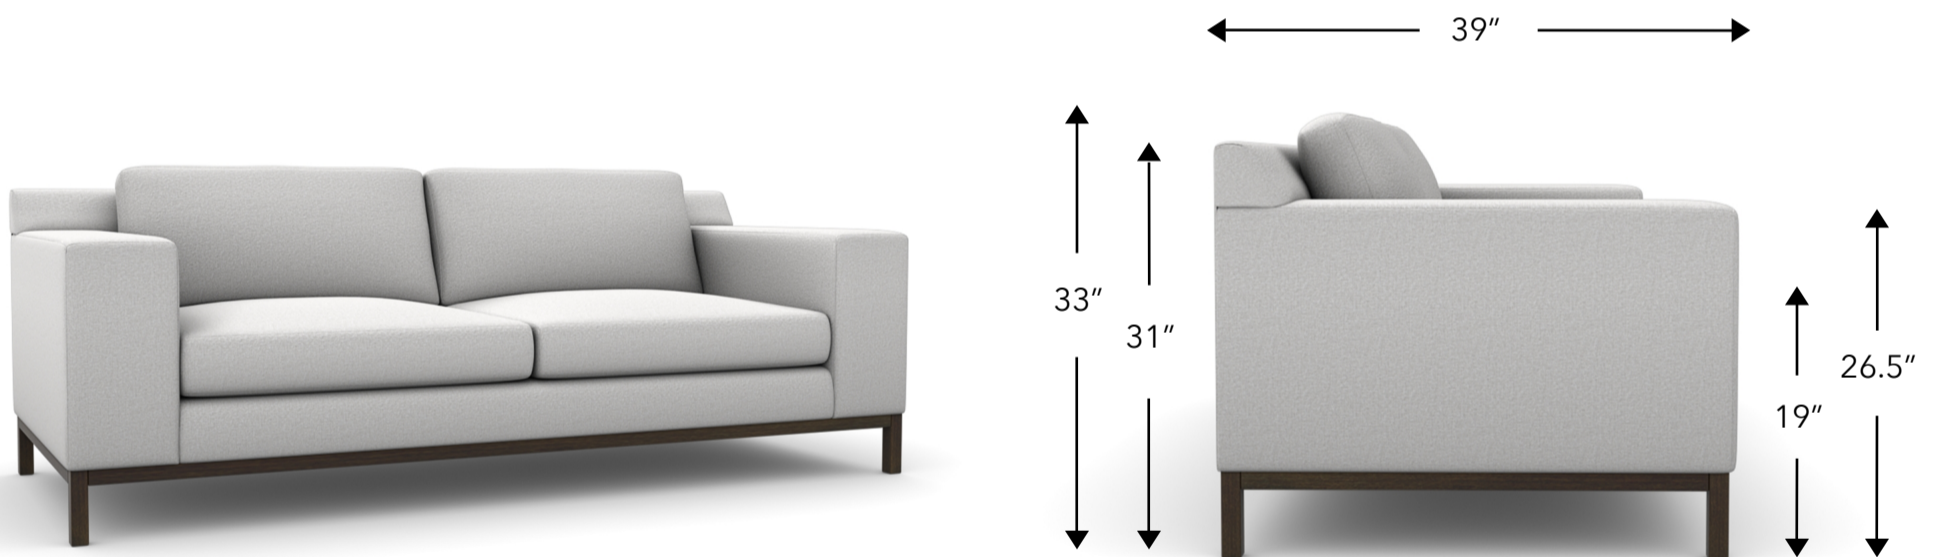

ICON

upholstery collection

Sienna

This style is available in over 30 different SKUs, which can be configured to create your perfect sectional layout.

All pieces are handcrafted and can be customized in size, fabric, cushion fill and more.

Since the number of seat/back cushions on a piece can change it's overall feel,
We let you tell us what you think would look best.