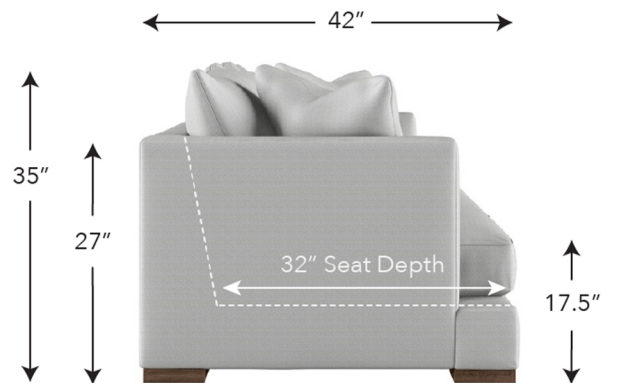

ICON

upholstery collection

Savona

- This style is available in over 30 different SKUs, which can be configured to create your perfect sectional layout.
- All pieces are handcrafted and can be customized in size, fabric, cushion fill, and more.
- Since the number of seat/back cushions on a piece can change it's overall feel, we let you tell us what you think would look best.