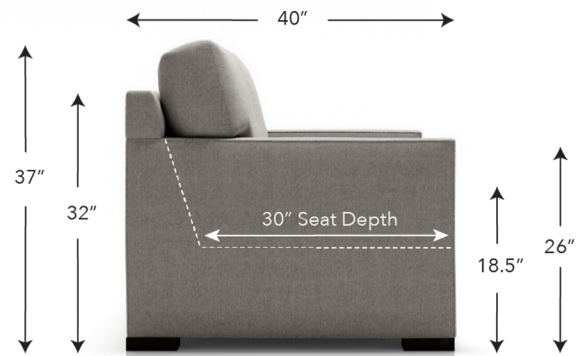

ICON

upholstery collection

Sausalito

- This style is available in over 30 different SKUs, which can be configured to create your perfect sectional layout.
- All pieces are handcrafted and can be customized in size, fabric, cushion fill, and more.
- Since the number of seat/back cushions on a piece can change it's overall feel, we let you tell us what you think would look best.