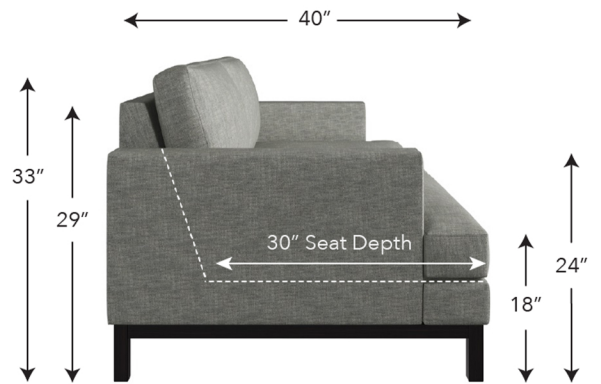

ICON

upholstery collection

Romo

- This style is available in over 30 different SKUs, which can be configured to create your perfect sectional layout.
- All pieces are handcrafted and can be customized in size, fabric, cushion fill, and more.
- Since the number of seat/back cushions on a piece can change it's overall feel, we let you tell us what you think would look best.