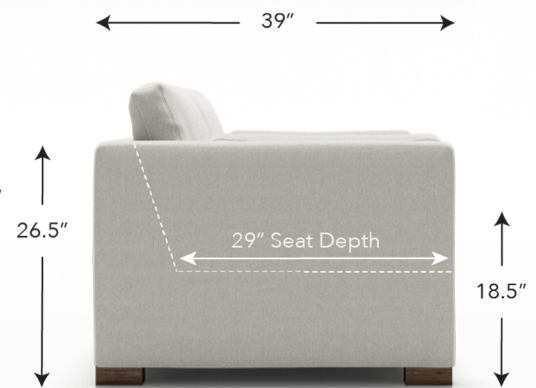

ICON

upholstery collection

Rand

- This style is available in over 30 different SKUs, which can be configured to create your perfect sectional layout.
- All pieces are handcrafted and can be customized in size, fabric, cushion fill, and more.
- Since the number of seat/back cushions on a piece can change it's overall feel, we let you tell us what you think would look best.