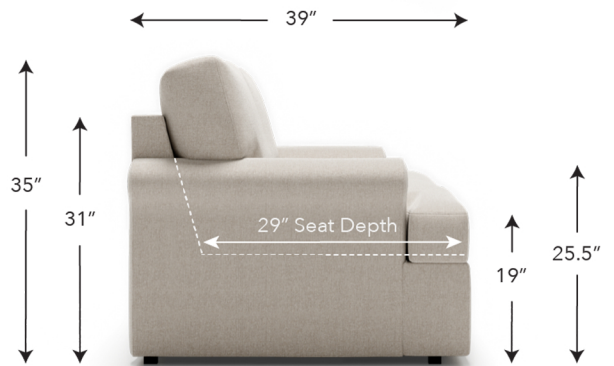

ICON

upholstery collection

Nova

- This style is available in over 30 different SKUs, which can be configured to create your perfect sectional layout.
- All pieces are handcrafted and can be customized in size, fabric, cushion fill, and more.
- Since the number of seat/back cushions on a piece can change it's overall feel, we let *you* tell us what *you* think would look best.