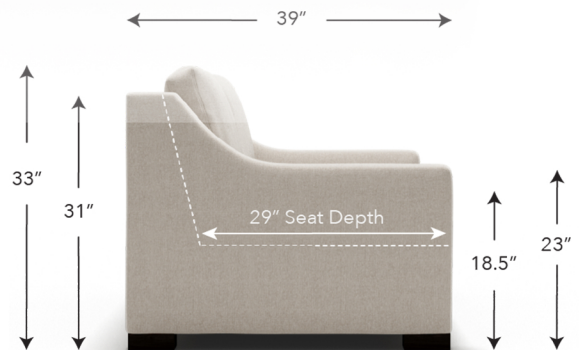

## Manhattan

- This style is available in over 30 different SKUs, which can be configured to create your perfect sectional layout.
- All pieces are handcrafted and can be customized in size, fabric, cushion fill, and more.
- Since the number of seat/back cushions on a piece can change it's overall feel, we let you tell us what you think would look best.