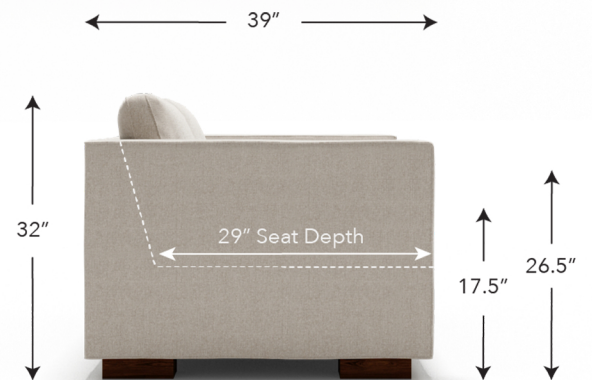

## Luxtan

- This style is available in over 30 different SKUs, which can be configured to create your perfect sectional layout.
- All pieces are handcrafted and can be customized in size, fabric, cushion fill, and more.
- Since the number of seat/back cushions on a piece can change it's overall feel, we let you tell us what you think would look best.