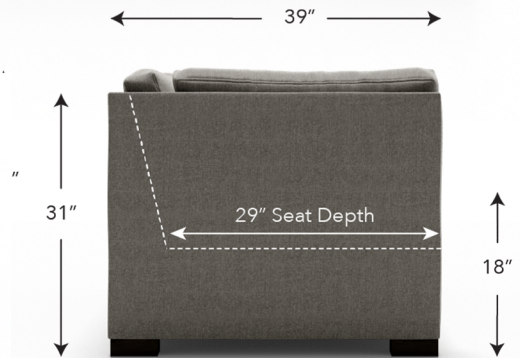

## Laguna

- This style is available in over 30 different SKUs, which can be configured to create your perfect sectional layout.
- All pieces are handcrafted and can be customized in size, fabric, cushion fill, and more.
- Since the number of seat/back cushions on a piece can change it's overall feel, we let you tell us what you think would look best.