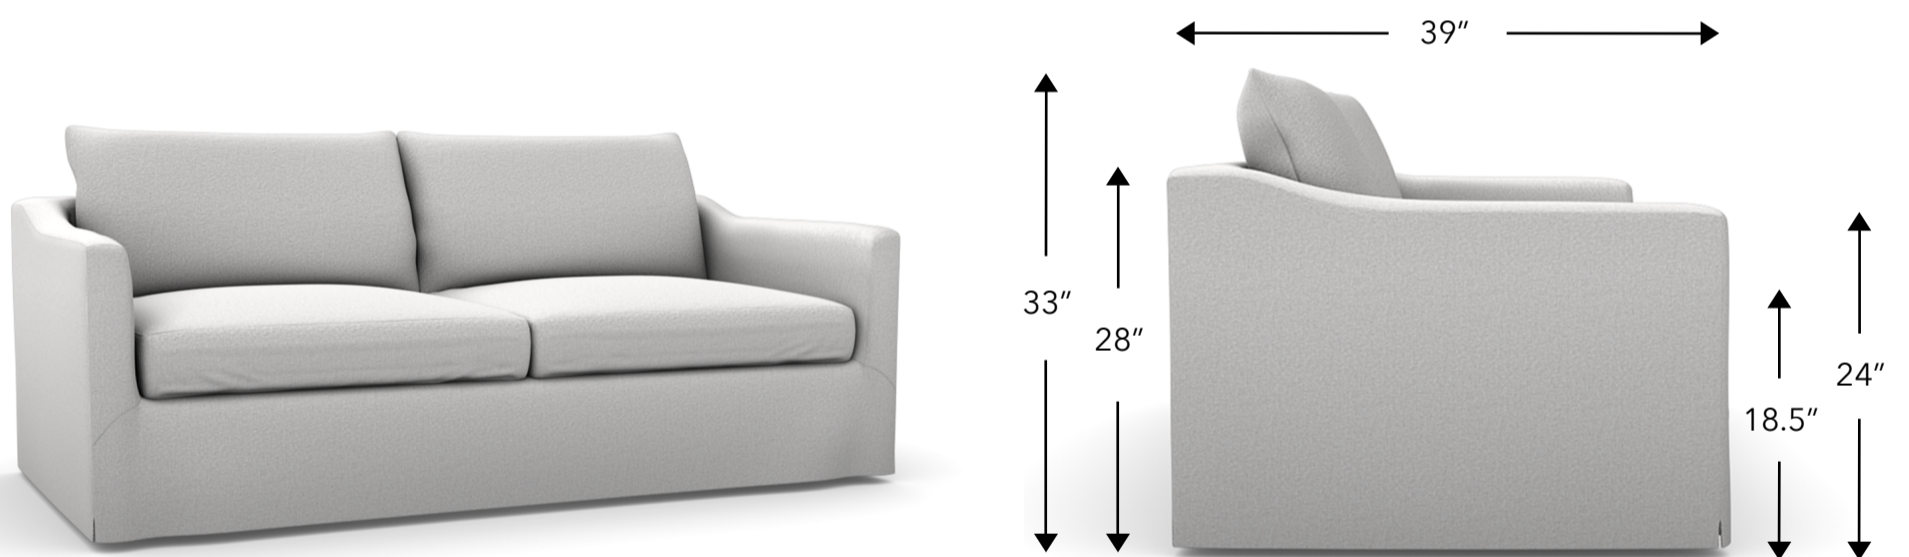

# ICON

upholstery collection

## Fabienne

This style is available in over 30 different SKUs, which can be configured to create your perfect sectional layout.

All pieces are handcrafted and can be customized in size, fabric, cushion fill and more.

Since the number of seat/back cushions on a piece can change it's overall feel,  
We let you tell us what you think would look best.