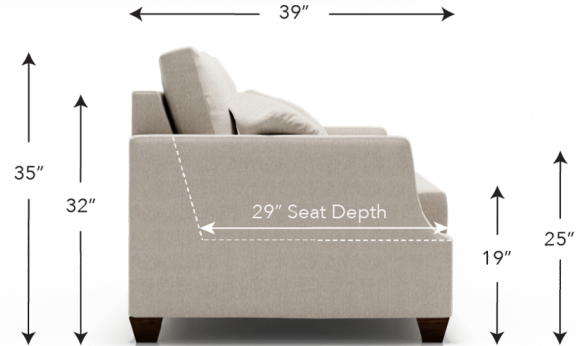

## Del Mar

- This style is available in over 30 different SKUs, which can be configured to create your perfect sectional layout.
- All pieces are handcrafted and can be customized in size, fabric, cushion fill, and more.
- Since the number of seat/back cushions on a piece can change it's overall feel, we let you tell us what you think would look best.