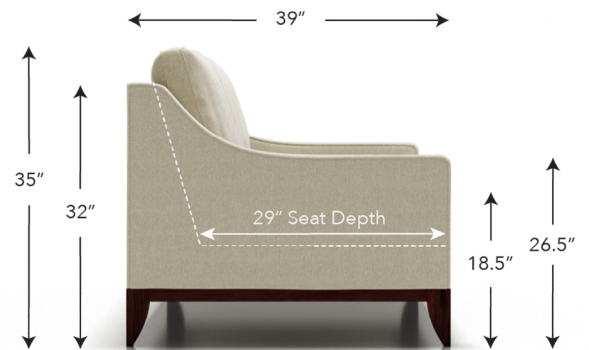

ICON

upholstery collection

Danica

- This style is available in over 30 different SKUs, which can be configured to create your perfect sectional layout.
- All pieces are handcrafted and can be customized in size, fabric, cushion fill, and more.
- Since the number of seat/back cushions on a piece can change it's overall feel, we let you tell us what you think would look best.