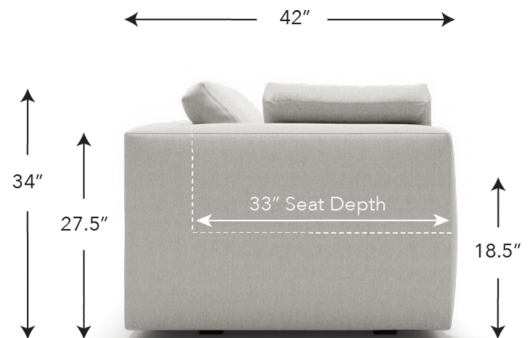

## Cirrus

- This style is available in over 30 different SKUs, which can be configured to create your perfect sectional layout.
- All pieces are handcrafted and can be customized in size, fabric, cushion fill, and more.
- Since the number of seat/back cushions on a piece can change it's overall feel, we let you tell us what you think would look best.