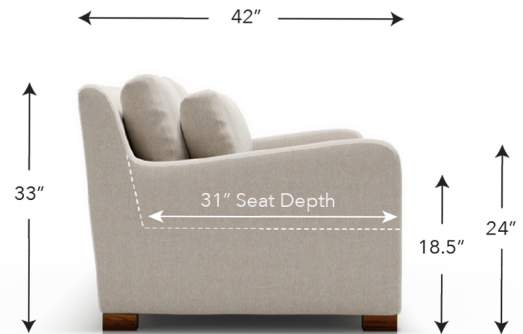

ICON

upholstery collection

Bordeaux

- This style is available in over 30 different SKUs, which can be configured to create your perfect sectional layout.
- All pieces are handcrafted and can be customized in size, fabric, cushion fill, and more.
- Since the number of seat/back cushions on a piece can change it's overall feel, we let you tell us what you think would look best.