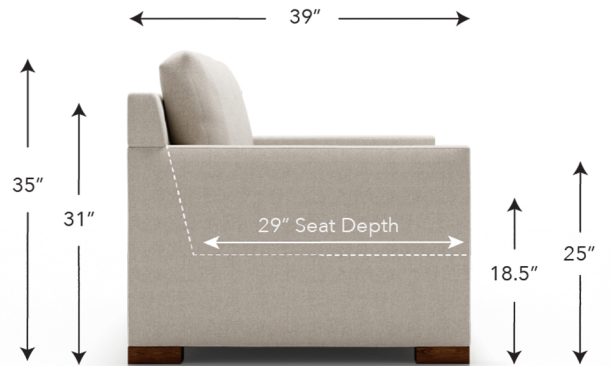

ICON

upholstery collection

Anton

- This style is available in over 30 different SKUs, which can be configured to create your perfect sectional layout.
- All pieces are handcrafted and can be customized in size, fabric, cushion fill, and more.
- Since the number of seat/back cushions on a piece can change it's overall feel, we let you tell us what you think would look best.