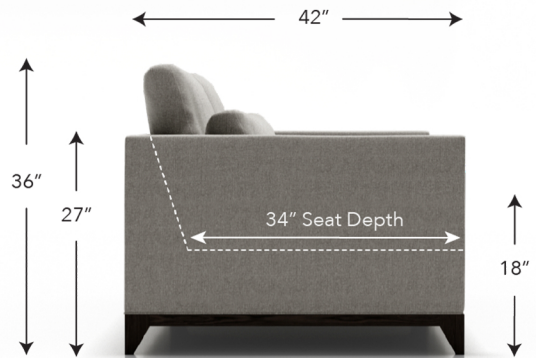

ICON

upholstery collection

Amalfi

- This style is available in over 30 different SKUs, which can be configured to create your perfect sectional layout.
- All pieces are handcrafted and can be customized in size, fabric, cushion fill, and more.
- Since the number of seat/back cushions on a piece can change it's overall feel, we let you tell us what you think would look best.