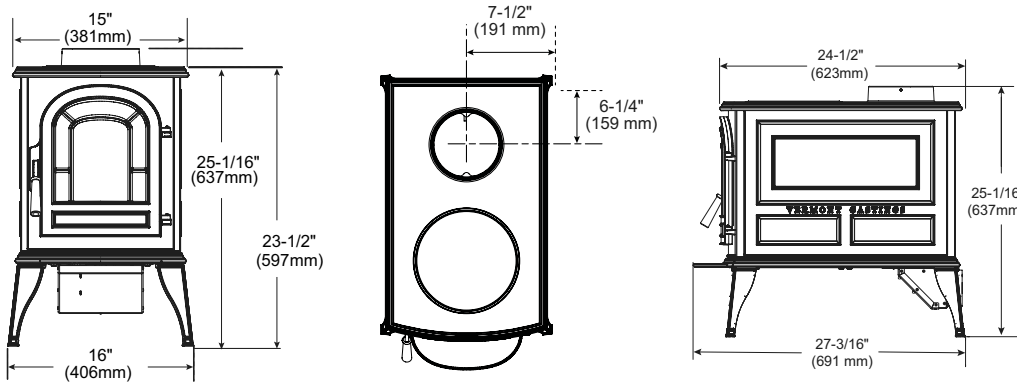

Specifications

6" single or double wall pipe	CLEARANCES TO COMBUSTIBLES		
	A	B	C
Single wall pipe	14" (356 mm)	8" (203 mm)	6" (152mm)
Double wall pipe	14" (356 mm)	3" (76 mm)	3" (76 mm)

Standard floor protection: 25-1/2" x 39-7/16" minimum. See manual for corner floor protection sizes and diagrams, for single and double wall pipe. Refer to manual for complete list of clearances prior to installation.