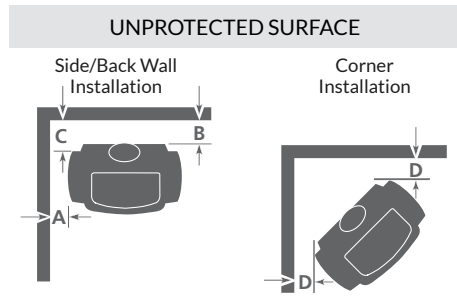

Options & Accessories