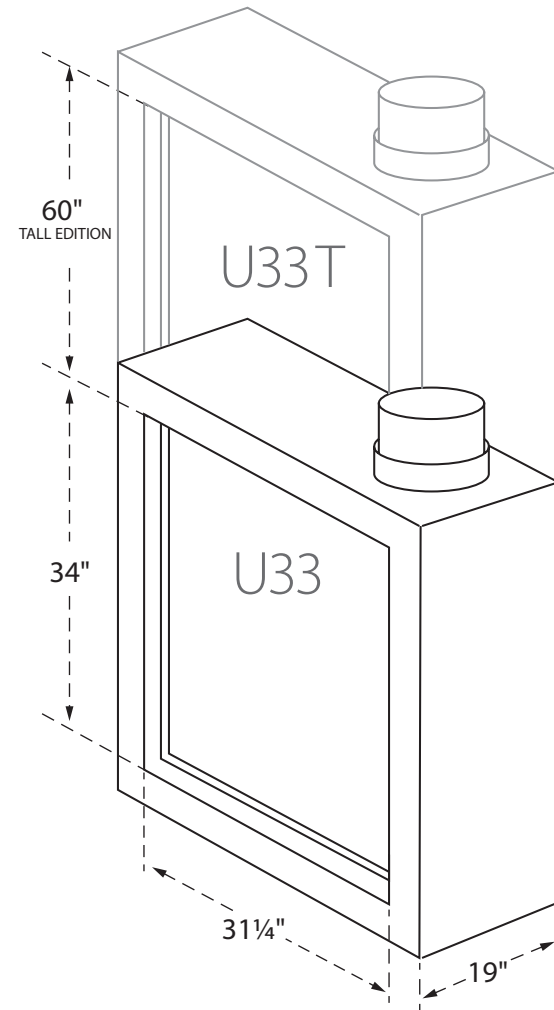

- Traditional Log Set
- Stainless Steel Liner

- Birch Log Set
- Black Enameled Steel Liner

U44 Outdoor

Ledgestone Liner
 Birch Log Set
 Glass Size: 36" h x 41" w

UNIT DIMENSIONS

Note: U30/U50/U70 dimensions also apply to screened editions unless indicated different.