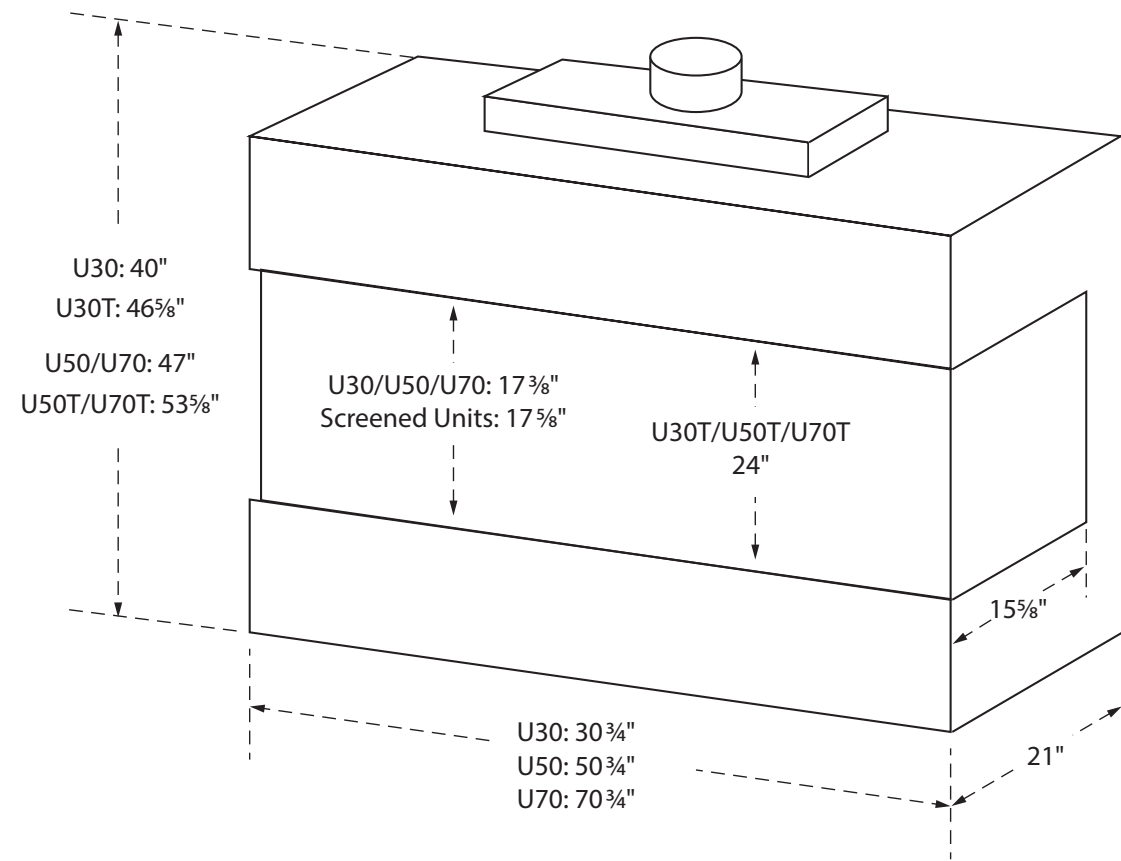

- Traditional Log Set
- Stainless Steel Liner

- Birch Log Set
- Black Enameled Steel Liner

U44 Outdoor

Ledgestone Liner
 Birch Log Set
 Glass Size: 36" h x 41" w

UNIT DIMENSIONS

Note: U30/U50/U70 dimensions also apply to screened editions unless indicated different.