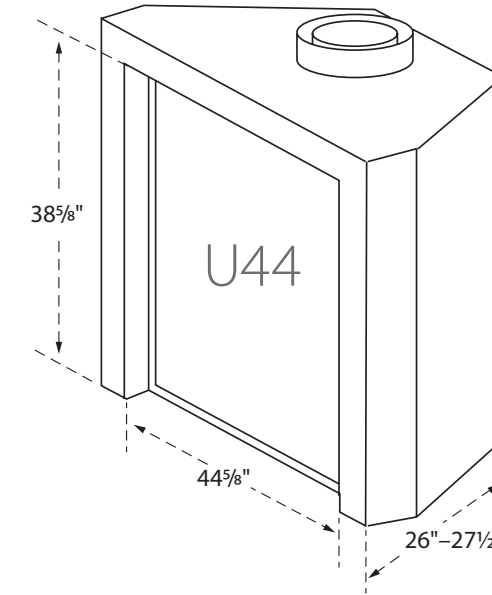

URBANA

LUXURY FIREPLACES

PROUDLY BUILT IN THE
PACIFIC NORTHWEST

U44 Outdoor

Sandstone Herringbone Liner

Traditional Log Set

Glass Size: 36" h x 41" w

- Traditional Log Set
- Painted Steel Liner

- Traditional Log Set
- Stainless Steel Liner

- Birch Log Set
- Black Enameled Steel Liner

U44 Outdoor

Ledgestone Liner
 Birch Log Set
 Glass Size: 36" h x 41" w

UNIT DIMENSIONS

Note: U30/U50/U70 dimensions also apply to screened editions unless indicated different.