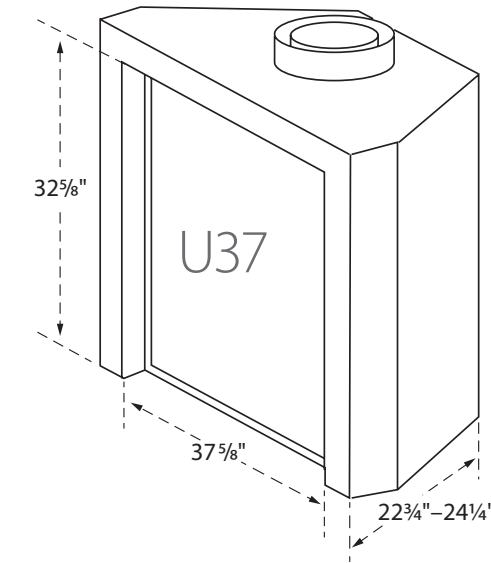

- Traditional Log Set
- Stainless Steel Liner

- Birch Log Set
- Black Enameled Steel Liner

U44 Outdoor

Ledgestone Liner
 Birch Log Set
 Glass Size: 36" h x 41" w

UNIT DIMENSIONS

Note: U30/U50/U70 dimensions also apply to screened editions unless indicated different.