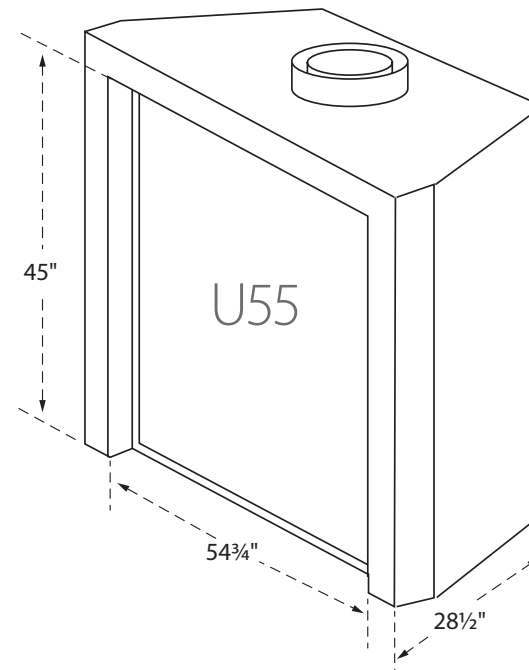

URBANA

LUXURY FIREPLACES

PROUDLY BUILT IN THE
PACIFIC NORTHWEST

U44 Outdoor

Sandstone Herringbone Liner

Traditional Log Set

Glass Size: 36" h x 41" w

- Traditional Log Set
- Painted Steel Liner

- Traditional Log Set
- Stainless Steel Liner

- Birch Log Set
- Black Enameled Steel Liner

U44 Outdoor

Ledgestone Liner
 Birch Log Set
 Glass Size: 36" h x 41" w

UNIT DIMENSIONS

Note: U30/U50/U70 dimensions also apply to screened editions unless indicated different.