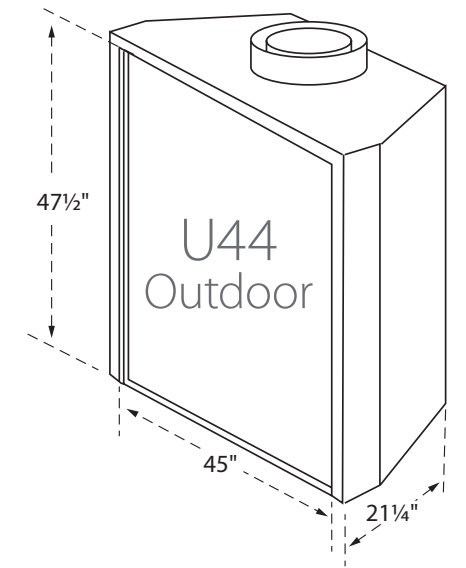

URBANA

LUXURY FIREPLACES

PROUDLY BUILT IN THE
PACIFIC NORTHWEST

U44 Outdoor

Sandstone Herringbone Liner

Traditional Log Set

Glass Size: 36" h x 41" w

- Traditional Log Set
- Painted Steel Liner

- Traditional Log Set
- Stainless Steel Liner

- Birch Log Set
- Black Enameled Steel Liner

U44 Outdoor

Ledgestone Liner
 Birch Log Set
 Glass Size: 36" h x 41" w

UNIT DIMENSIONS

Note: U30/U50/U70 dimensions also apply to screened editions unless indicated different.