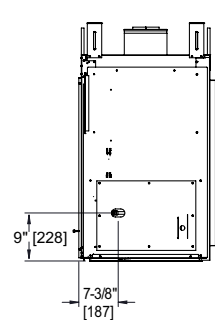

Interior Options

Traditional Brick

Herringbone Brick

Fortress (indoor side) shown with Herringbone brick refractory

Fortress (outdoor side) shown with Herringbone brick refractory

Model	Front Width		Back Width		Height		Depth		Viewing Area	BTU/Hour Input
	Unit	Framing	Unit	Framing	Unit	Framing	Unit	Framing		
Fortress	49-3/8" [1254]	49-1/2" [1257]	49-3/8" [1254]	49-1/2" [1257]	44-3/8" [1154]	44-1/2" [1130]	25-5/8" [650]	23" [584]	36" x 30" [915 x 762]	56,000 (NG/LP)

Front View

Top View

Left Side View

Right Side View

Dimensions for all products are in inches and millimeters. Product information is not complete and is subject to change without notice. Product installation must adhere strictly to instructions shipped with product. We recommend measuring individual units at installation. NOTE: Combustible material should not cover the face. Refer to installation manual for detailed specifications on installing this product. Hearth & Home Technologies® reserves the right to update units periodically. The flame and glass media appearance may vary based on the type of fuel burned. Actual product appearance, including flame, may differ from product images.