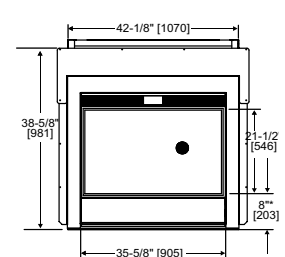

Outdoor Front View