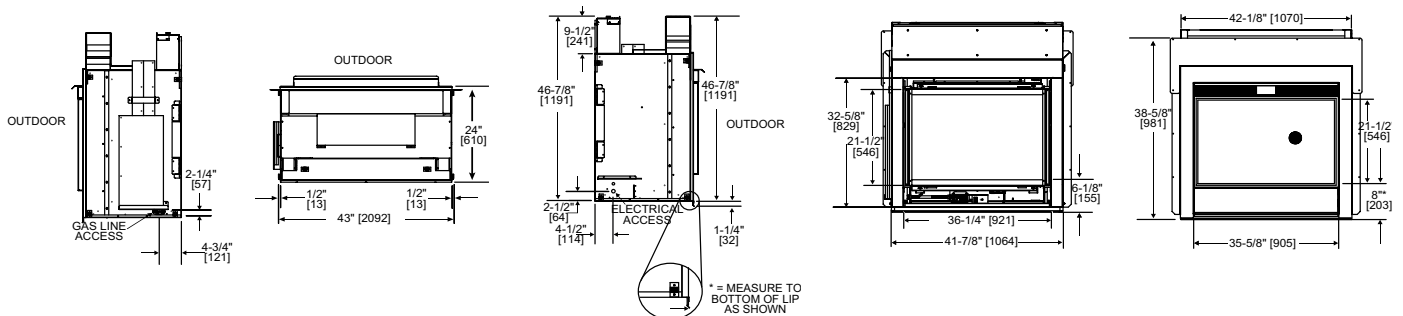

Side View

Top View

Side View

Indoor Front View

Outdoor Front View