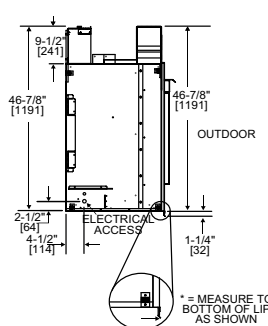

INDOOR/OUTDOOR GAS FIREPLACES

TWILIGHT MODERN INDOOR/OUTDOOR GAS FIREPLACE

Bring inside and outside living together with one see-through, indoor/outdoor fireplace. The Twilight Modern creates an inviting atmosphere with artistic flames through crushed glass. Turn on the fire by touchscreen remote, wireless wall switch or optional smart app with Wi-Fi and voice control as you upgrade two spaces at once with modern style.

- Unique indoor/outdoor viewing for increased fireside views
- Artistic flames rise through a crushed glass firebed for eye-catching details
- No chimney or venting required, blending your fireplace effortlessly into your outdoor space
- Enhanced safety with the IntelliFire Touch® ignition system
- Select from the IntelliFire® app, touchscreen remote control or wireless wall switch for a solution that fits your life
- 36" viewing area

Optional features

- Multiple combinations of interior fronts and finishes complement your décor

Interior Front Options

Exterior Front Option

Front Finishes

Glass Media Options

Model	Front Width		Back Width		Height		Depth		Glass Size	BTU/hr Input
	Unit	Framing	Unit	Framing	Unit	Framing	Unit	Framing		
Twilight-II / Twilight-Mod	43" [1091]	44" [1118]	43" [1091]	44" [1118]	46-7/8" [1191]	47-5/8" [1210]	24" [609]	23" [584]	35-5/8" x 21-1/2" [905 x 546]	38,000 (NG), 36,000 (LP)

Side View

Shown on cover: Fortress (outdoor side) shown with Herringbone brick refractory