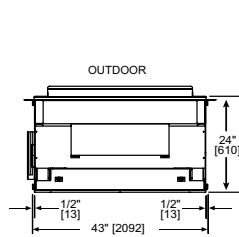

INDOOR/OUTDOOR GAS FIREPLACES

TWILIGHT MODERN INDOOR/OUTDOOR GAS FIREPLACE

Bring inside and outside living together with one see-through, indoor/outdoor fireplace. The Twilight Modern creates an inviting atmosphere with artistic flames through crushed glass. Turn on the fire by touchscreen remote, wireless wall switch or optional smart app with Wi-Fi and voice control as you upgrade two spaces at once with modern style.

- Unique indoor/outdoor viewing for increased fireside views
- Artistic flames rise through a crushed glass firebed for eye-catching details
- No chimney or venting required, blending your fireplace effortlessly into your outdoor space
- Enhanced safety with the IntelliFire Touch® ignition system
- Select from the IntelliFire® app, touchscreen remote control or wireless wall switch for a solution that fits your life
- 36" viewing area

Optional features

- Multiple combinations of interior fronts and finishes complement your décor

Interior Front Options

Exterior Front Option

Front Finishes

Glass Media Options

Model	Front Width		Back Width		Height		Depth		Glass Size	BTU/hr Input
	Unit	Framing	Unit	Framing	Unit	Framing	Unit	Framing		
Twilight-II / Twilight-Mod	43" [1091]	44" [1118]	43" [1091]	44" [1118]	46-7/8" [1191]	47-5/8" [1210]	24" [609]	23" [584]	35-5/8" x 21-1/2" [905 x 546]	38,000 (NG), 36,000 (LP)

Top View

Shown on cover: Fortress (outdoor side) shown with Herringbone brick refractory