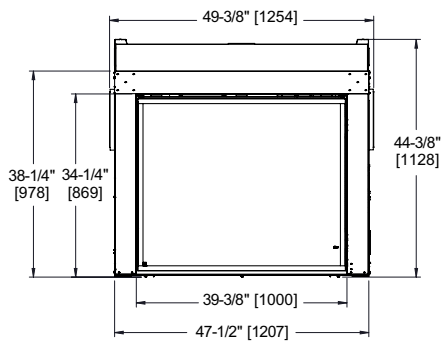

Interior Options

Traditional Brick

Herringbone Brick

Fortress (indoor side) shown with Herringbone brick refractory

Fortress (outdoor side) shown with Herringbone brick refractory

Model	Front Width		Back Width		Height		Depth		Viewing Area	BTU/Hour Input
	Unit	Framing	Unit	Framing	Unit	Framing	Unit	Framing		
Fortress	49-3/8" [1254]	49-1/2" [1257]	49-3/8" [1254]	49-1/2" [1257]	44-3/8" [1154]	44-1/2" [1130]	25-5/8" [650]	23" [584]	36" x 30" [915 x 762]	56,000 (NG/LP)

Front View

Top View

Left Side View

Right Side View

Dimensions for all products are in inches and millimeters. Product information is not complete and is subject to change without notice. Product installation must adhere strictly to instructions shipped with product. We recommend measuring individual units at installation. NOTE: Combustible material should not cover the face. Refer to installation manual for detailed specifications on installing this product. Hearth & Home Technologies® reserves the right to update units periodically. The flame and glass media appearance may vary based on the type of fuel burned. Actual product appearance, including flame, may differ from product images.