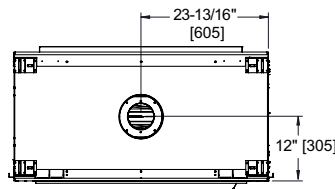

Interior Options

Traditional Brick

Herringbone Brick

Fortress (indoor side) shown with Herringbone brick refractory

Fortress (outdoor side) shown with Herringbone brick refractory

Model	Front Width		Back Width		Height		Depth		Viewing Area	BTU/Hour Input
	Unit	Framing	Unit	Framing	Unit	Framing	Unit	Framing		
Fortress	49-3/8" [1254]	49-1/2" [1257]	49-3/8" [1254]	49-1/2" [1257]	44-3/8" [1154]	44-1/2" [1130]	25-5/8" [650]	23" [584]	36" x 30" [915 x 762]	56,000 (NG/LP)

Front View

Top View

Left Side View

Right Side View

Dimensions for all products are in inches and millimeters. Product information is not complete and is subject to change without notice. Product installation must adhere strictly to instructions shipped with product. We recommend measuring individual units at installation. NOTE: Combustible material should not cover the face. Refer to installation manual for detailed specifications on installing this product. Hearth & Home Technologies® reserves the right to update units periodically. The flame and glass media appearance may vary based on the type of fuel burned. Actual product appearance, including flame, may differ from product images.