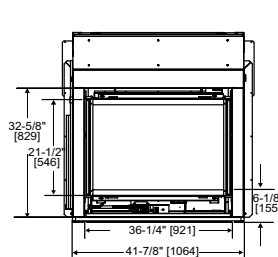

Indoor Front View