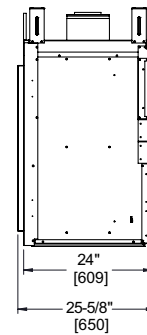

Front Finishes

Black

Fog Gray
(Contemporary front only)

Twilight II (Indoor Side) shown with firescreen front

Twilight II (Outdoor Side) shown with standard exterior front

Model	Front Width		Back Width		Height		Depth		Glass Size	BTU/hr Input
	Unit	Framing	Unit	Framing	Unit	Framing	Unit	Framing		
Twilight-II / Twilight-Mod	43" [1091]	44" [1118]	43" [1091]	44" [1118]	46-7/8" [1191]	47-5/8" [1210]	24" [609]	23" [584]	35-5/8" x 21-1/2" [905 x 546]	38,000 (NG), 36,000 (LP)

Interior Options

Traditional Brick

Herringbone Brick

Fortress (indoor side) shown with Herringbone brick refractory

Fortress (outdoor side) shown with Herringbone brick refractory

Model	Front Width		Back Width		Height		Depth		Viewing Area	BTU/Hour Input
	Unit	Framing	Unit	Framing	Unit	Framing	Unit	Framing		
Fortress	49-3/8" [1254]	49-1/2" [1257]	49-3/8" [1254]	49-1/2" [1257]	44-3/8" [1154]	44-1/2" [1130]	25-5/8" [650]	23" [584]	36" x 30" [915 x 762]	56,000 (NG/LP)

Front View

Top View

Left Side View

Right Side View

Dimensions for all products are in inches and millimeters. Product information is not complete and is subject to change without notice. Product installation must adhere strictly to instructions shipped with product. We recommend measuring individual units at installation. NOTE: Combustible material should not cover the face. Refer to installation manual for detailed specifications on installing this product. Hearth & Home Technologies® reserves the right to update units periodically. The flame and glass media appearance may vary based on the type of fuel burned. Actual product appearance, including flame, may differ from product images.