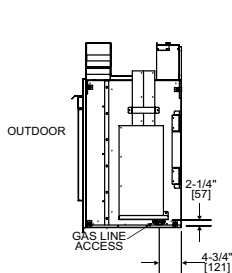

INDOOR/OUTDOOR GAS FIREPLACES

TWILIGHT MODERN INDOOR/OUTDOOR GAS FIREPLACE

Bring inside and outside living together with one see-through, indoor/outdoor fireplace. The Twilight Modern creates an inviting atmosphere with artistic flames through crushed glass. Turn on the fire by touchscreen remote, wireless wall switch or optional smart app with Wi-Fi and voice control as you upgrade two spaces at once with modern style.

- Unique indoor/outdoor viewing for increased fireside views
- Artistic flames rise through a crushed glass firebed for eye-catching details
- No chimney or venting required, blending your fireplace effortlessly into your outdoor space
- Enhanced safety with the IntelliFire Touch® ignition system
- Select from the IntelliFire® app, touchscreen remote control or wireless wall switch for a solution that fits your life
- 36" viewing area

Optional features

- Multiple combinations of interior fronts and finishes complement your décor

Interior Front Options

Exterior Front Option

Front Finishes

Glass Media Options

Model	Front Width		Back Width		Height		Depth		Glass Size	BTU/hr Input
	Unit	Framing	Unit	Framing	Unit	Framing	Unit	Framing		
Twilight-II / Twilight-Mod	43" [1091]	44" [1118]	43" [1091]	44" [1118]	46-7/8" [1191]	47-5/8" [1210]	24" [609]	23" [584]	35-5/8" x 21-1/2" [905 x 546]	38,000 (NG), 36,000 (LP)

Side View

Shown on cover: Fortress (outdoor side) shown with Herringbone brick refractory