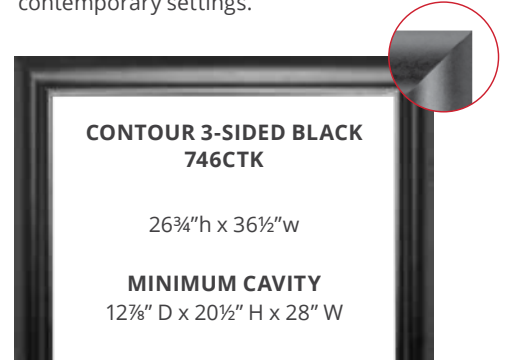

CLASSIC SURROUNDS

These surrounds come in three styles and sizes to accommodate traditional and contemporary settings.

For more, scan the QR code below: