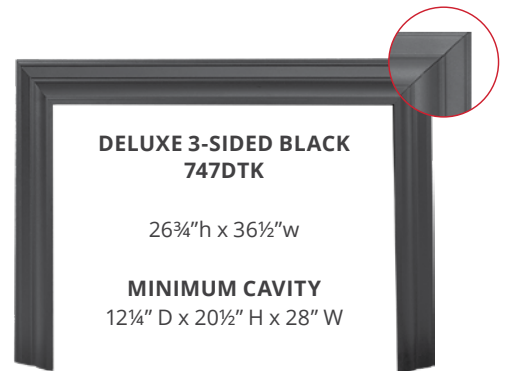

SURROUNDS

Your dealer will help you select from the several sizes and styles to find the coverage your fireplace requires and the look you want. The surrounds below work with all G3 fronts, except the Contemporary Surround front.

SQUARE SURROUND

Our contemporary square surrounds are 2" deep when seen from the side.

CLASSIC SURROUNDS

These surrounds come in three styles and sizes to accommodate traditional and contemporary settings.

For more, scan the QR code below: