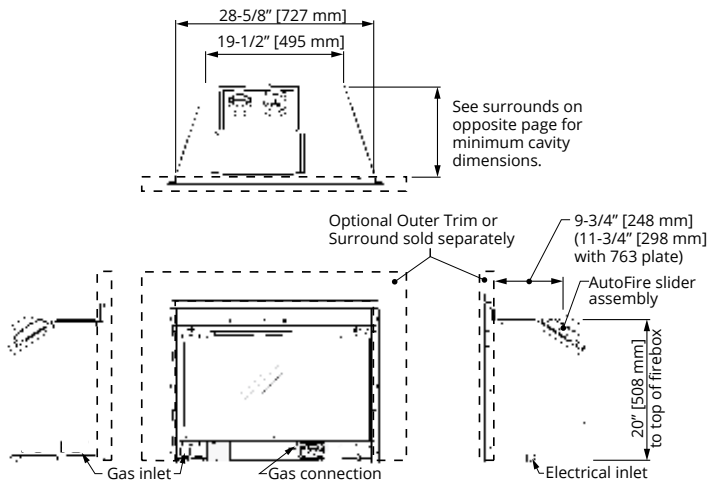

SPECIFICATIONS

DIRECT VENT 739