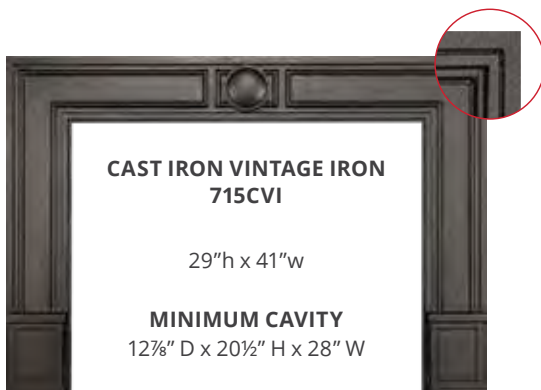

SURROUNDS

Your dealer will help you select from the several sizes and styles to find the coverage your fireplace requires and the look you want. The surrounds below work with all G3 fronts, except the Contemporary Surround front.

SQUARE SURROUND

Our contemporary square surrounds are 2" deep when seen from the side.

CLASSIC SURROUNDS

These surrounds come in three styles and sizes to accommodate traditional and contemporary settings.

For more, scan the QR code below: