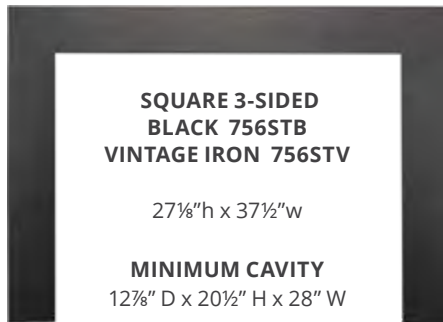

SURROUNDS

Your dealer will help you select from the several sizes and styles to find the coverage your fireplace requires and the look you want. The surrounds below work with all G3 fronts, except the Contemporary Surround front.

SQUARE SURROUND

Our contemporary square surrounds are 2" deep when seen from the side.

CLASSIC SURROUNDS

These surrounds come in three styles and sizes to accommodate traditional and contemporary settings.

For more, scan the QR code below: