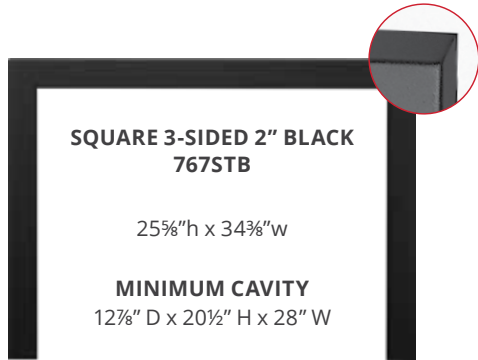

SURROUNDS

Your dealer will help you select from the several sizes and styles to find the coverage your fireplace requires and the look you want. The surrounds below work with all G3 fronts, except the Contemporary Surround front.

SQUARE SURROUND

Our contemporary square surrounds are 2" deep when seen from the side.