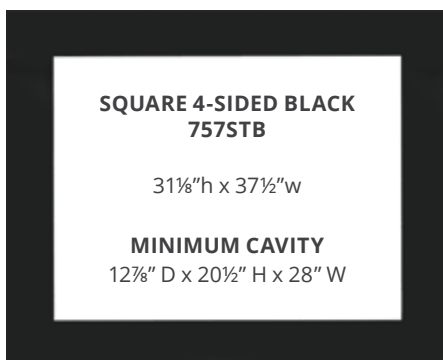

SURROUNDS

Your dealer will help you select from the several sizes and styles to find the coverage your fireplace requires and the look you want. The surrounds below work with all G3 fronts, except the Contemporary Surround front.

SQUARE SURROUND

Our contemporary square surrounds are 2" deep when seen from the side.

CLASSIC SURROUNDS

These surrounds come in three styles and sizes to accommodate traditional and contemporary settings.

For more, scan the QR code below: