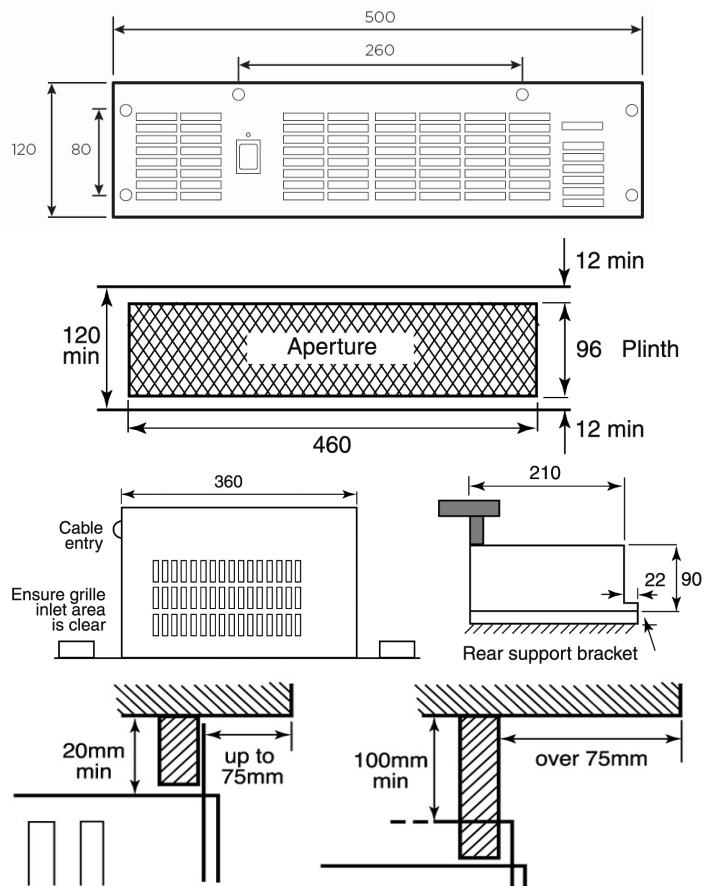

Dimensions

Warranty & Approvals

Approvals	CE, BEAB
Warranty	2 Years
Country of Origin	Ireland
Manufacturer	Glen Dimplex Heating & Ventilation (GDC Group Ltd)