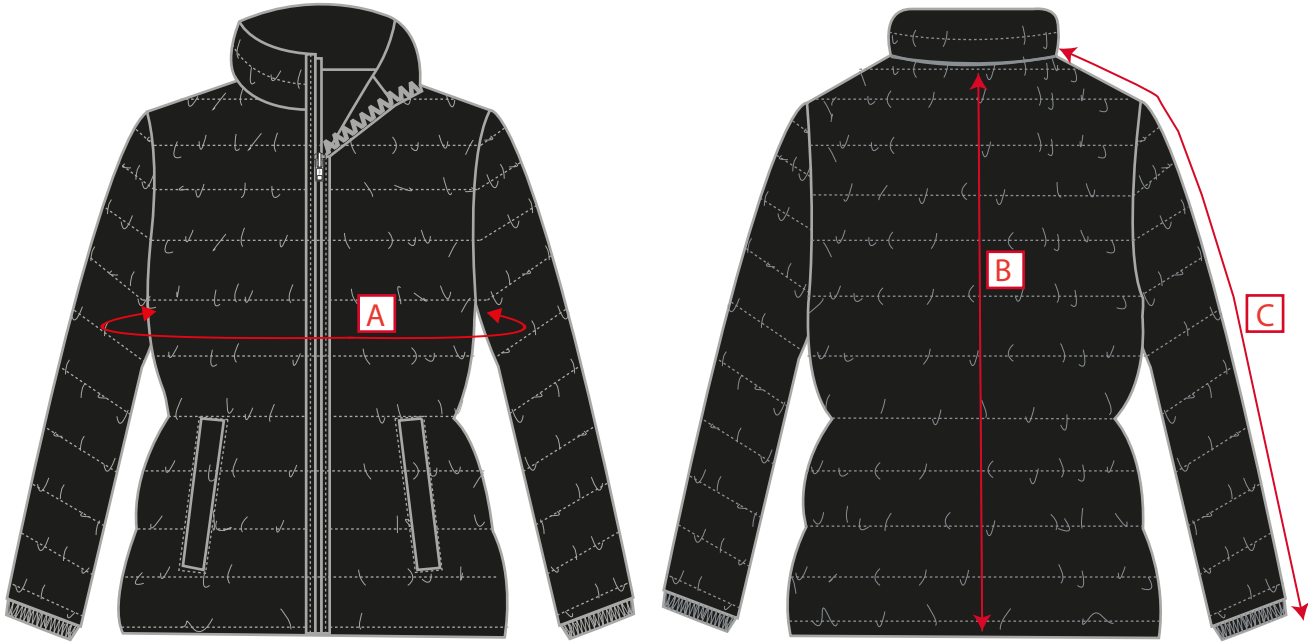

STYLE NO: **S545**

DESCRIPTION: **Aspen Ladies Padded Jacket**

| | Code | X-Small | Small | Medium | Large | X Large | XXL |
|---------------------------|----------|---------|-------|--------|-------|---------|-------|
| UK Ladies Sizes | | | 8-10 | 12-14 | 16 | 18-20 | 22-24 |
| Chest | A | 96 | 104 | 112 | 120 | 128 | 136 |
| Centre Back Length | B | 65 | 67 | 69 | 71 | 73 | 75 |
| Side Neck to cuff | C | 73 | 75 | 77 | 79 | 81 | 83 |