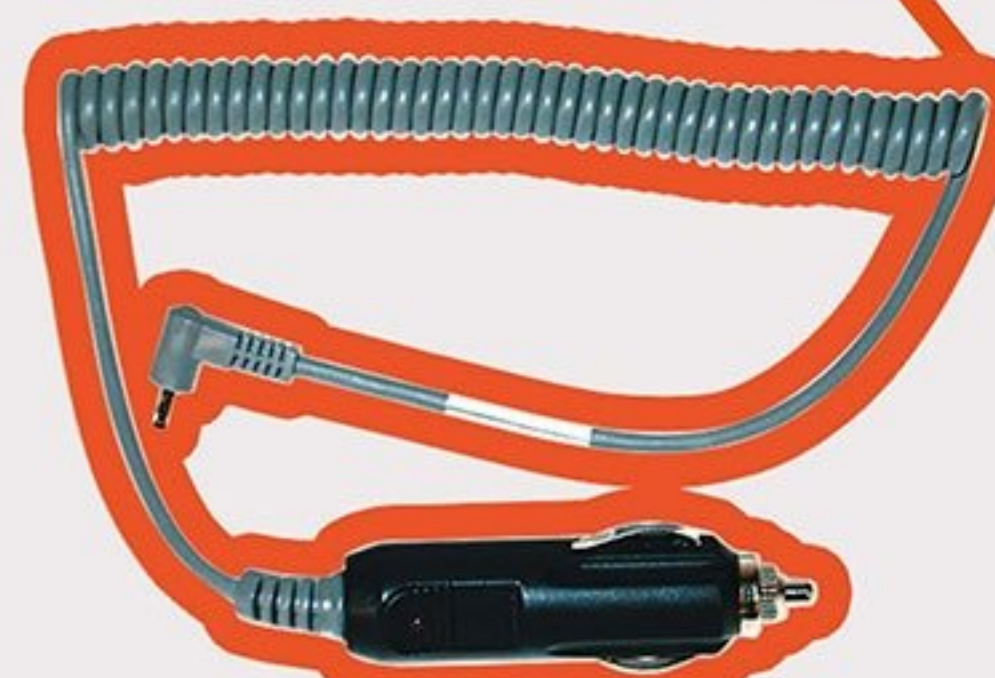

IN-CAR CHARGER ADAPTOR

018880