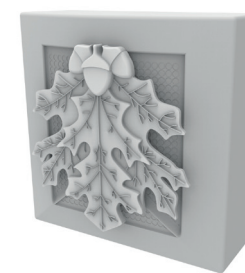

CORBELS

Oakley Corbel 3.5"d

Oakley Corbel
6"w x 6"h
10101