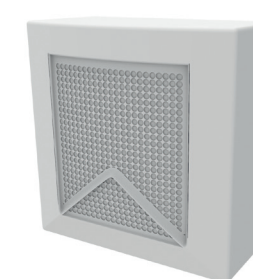

Bullnose Edge Options

A bullnose edge adds a rounded finish to the edge of a tile and is used in installations to transition to another material on a wall, around corners, inside corners, and more. The dark grey edges in the examples below indicate where a bullnose edge can be applied. The below example shows a 3x6 tile. Many more sizes and shapes are available, ask your Rookwood Sales Representative for more information.

Single Bullnose Short

Double Bullnose Short

Corner Bullnose Left

Single Bullnose Long

Double Bullnose Long

Corner Bullnose Right

Glazed Edge Options

A glazed edge brings your selected color to the edge of a tile and is used in installations to transition to another material on a wall, around corners, inside corners and more. The dark grey edges in the examples below indicate where a glazed edge can be applied. Ask your Rookwood Sales Representative for more information on glazed edges.

Kent H Column
8.75"w x 6"h
10098

CORBELS

Oakley Corbel 3.5"d

Oakley Corbel
6"w x 6"h
10101

Hyde Park Corbel 3.375"d

Hyde Park Corbel
6"w x 6"h
10102

Rookwood[®]

TRIM & FINISHES