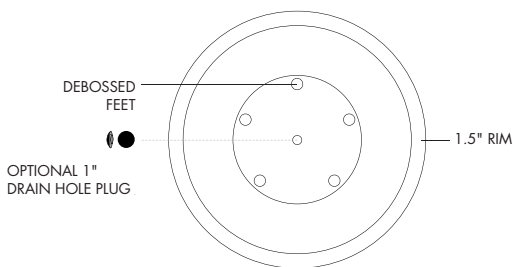

PENDERO WIDE PLANTER

Landscape Series indoor/outdoor

SPECIFICATIONS

Materials

Hand spun, powder coated 8 gauge aluminum.

Optional water tight drain hole plug.

Dimensions

Colours