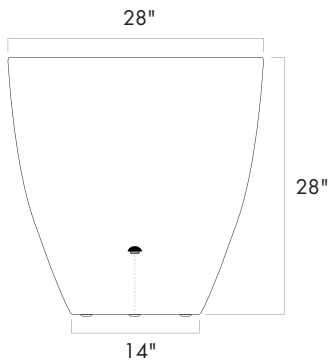

PENDERO WIDE PLANTER

Landscape Series indoor/outdoor

SPECIFICATIONS

Materials

Hand spun, powder coated 8 gauge aluminum.

Optional water tight drain hole plug.

Dimensions

Colours