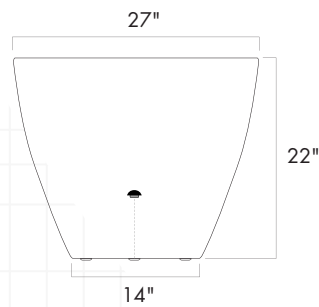

PENDERO WIDE PLANTER

Landscape Series indoor/outdoor

SPECIFICATIONS

Materials

Hand spun, powder coated 8 gauge aluminum.

Optional water tight drain hole plug.

Dimensions

Colours