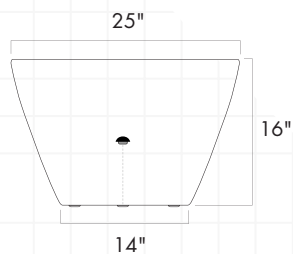

PENDERO WIDE PLANTER

Landscape Series indoor/outdoor

SPECIFICATIONS

Materials

Hand spun, powder coated 8 gauge aluminum.

Optional water tight drain hole plug.

Dimensions

Colours