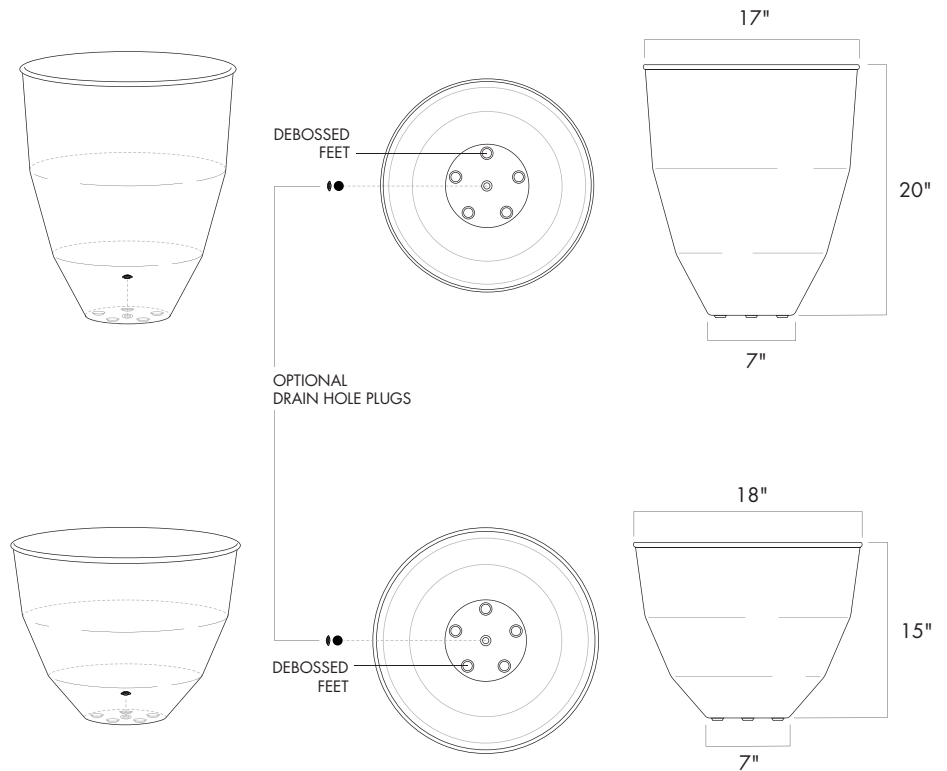

Colours

Lava - Textured black

Steel Grey - Smooth matte graphite grey

Polar - Smooth matte white

Rose - Textured soft pink

Powder - Textured light blue

Custom colours available for special and larger wholesale orders.