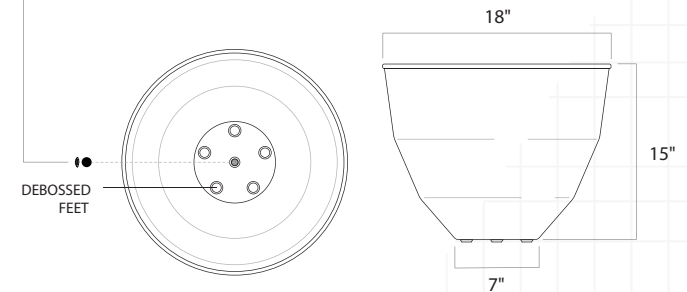

Dimensions