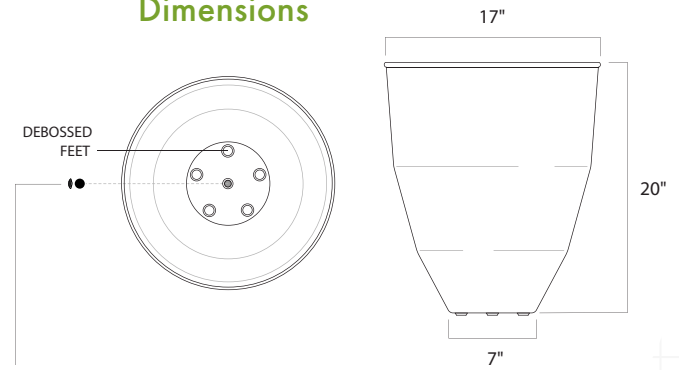

Dimensions