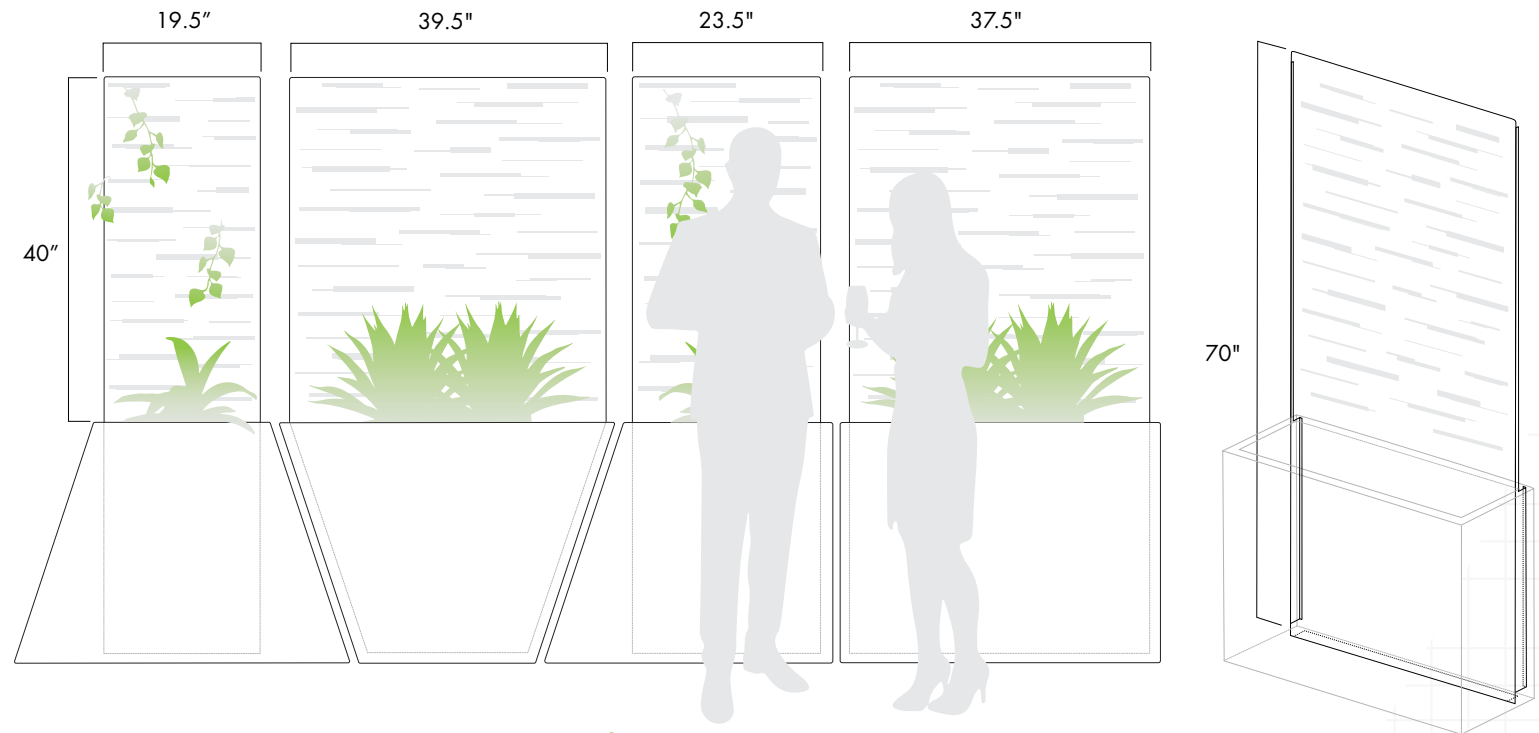

PRIVACY SCREENS indoor/outdoor

SPECIFICATIONS

Laser cut, hand bent, powder coated 8 gauge aluminum or 10 gauge Corten steel.

Fits directly into planters and filled with soil/filler. Not suitable for extreme wind areas.

Compatible with: Geo 2, 3 and Midero planter sets as well as Bordo 30" planters.

Custom pattern design option available for designers with DXF files. Email us for details.

Colours

Gun - Matte metallic graphite