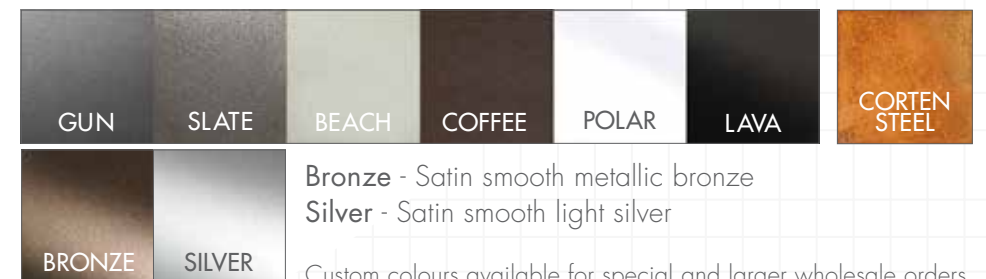

Compatible with: Geo 2, 3 and Midero planter sets as well as Bordo 30" planters.

Custom pattern design option available for designers with DXF files. Email us for details.

Colours

Gun - Matte metallic graphite

Coffee - Textured matte brown

Slate - Textured grey/brown

Polar - Matte smooth white

Beach - Textured oatmeal beige

Lava - Textured black

Weathering steel option (Corten) - Hardened steel with rust patina

POWDER COATED FINISHES