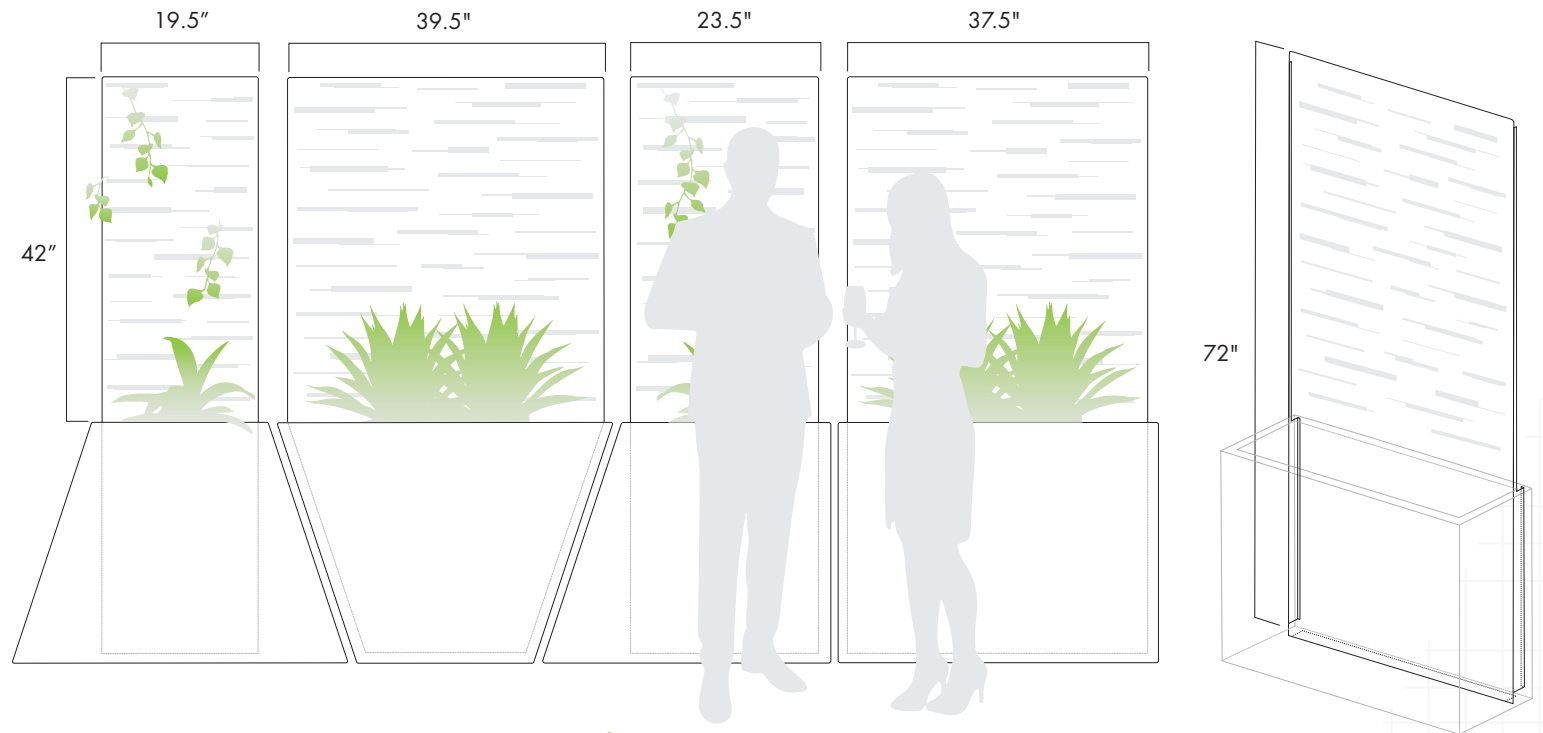

PRIVACY SCREENS indoor/outdoor

SPECIFICATIONS

Laser cut, hand bent, powder coated 10 gauge aluminum or 12 gauge Corten steel.

Fits directly into planters and filled with soil/filler. Not suitable for extreme wind areas.

Compatible with: Geo 2, 3 and Midero planter sets as well as Bordo 30" planters.

Custom pattern design option available for designers with DXF files. Email us for details.

Colours

- Gun - Matte metallic graphite
- Slate - Textured grey/brown
- Beach - Textured oatmeal beige
- Weathering steel option (Corten) - Hardened steel with rust patina
- Coffee - Textured matte brown
- Polar - Matte smooth white
- Lava - Textured black