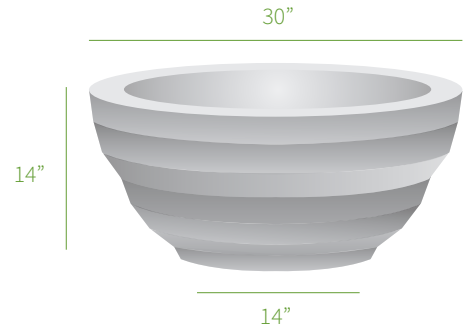

Refined and sophisticated, the Teffo bowl adds form to minimalist lines of contemporary architecture. Strikingly planted, these bowls are appropriate in rows along a pool deck or modern patio spaces. Flank a modern entrance with the urban design.

SPECIFICATIONS

- ▶ 1.5" rim for structural integrity and aesthetics
- ▶ 1" drain hole(s) - water tight plugs available for interior use
- ▶ 1" debossed feet for surface elevation

MATERIALS AVAILABLE

- ▶ 8 -10 gauge (size dependent) 5052 marine grade powder-coated aluminum