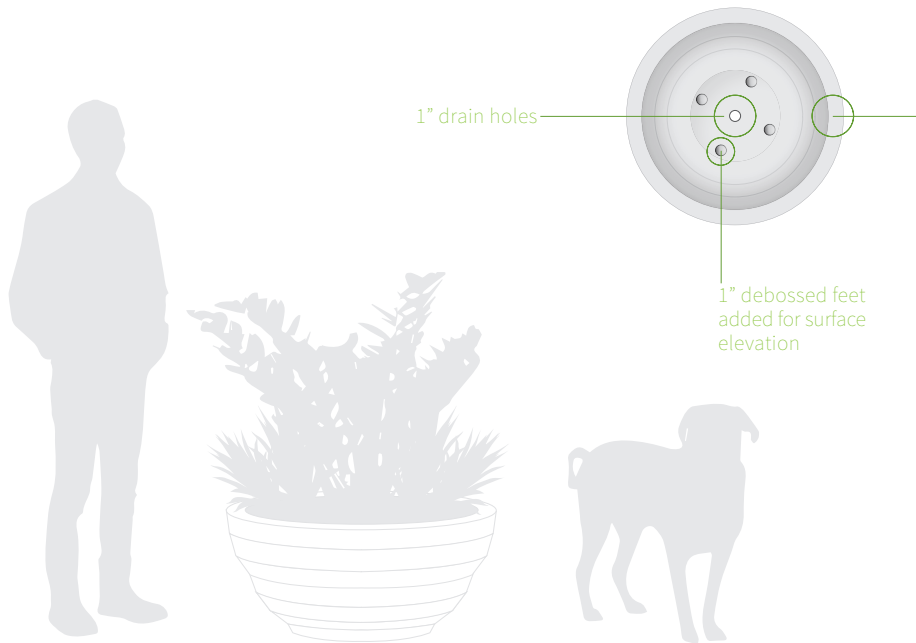

Refined and sophisticated, the Teffo bowl adds form to minimalist lines of contemporary architecture. Strikingly planted, these bowls are appropriate in rows along a pool deck or modern patio spaces. Flank a modern entrance with the urban design.

SPECIFICATIONS

- ▶ 1.5" rim for structural integrity and aesthetics
- ▶ 1" drain hole(s) - water tight plugs available for interior use
- ▶ 1" debossed feet for surface elevation

MATERIALS AVAILABLE

- ▶ 8 -10 gauge (size dependent) 5052 marine grade powder-coated aluminum