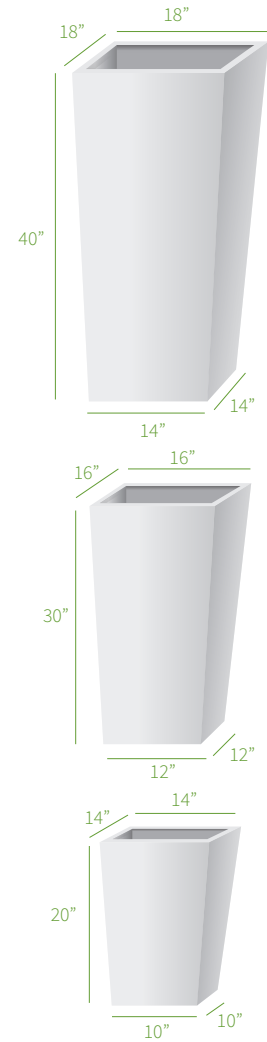

# pot incorporated FUSELO TALL PLANTER

These modern tapered squares suit countless architectural settings. Used as a set or in rows, these tasteful tapered shapes will bolster contemporary landscapes.

## SPECIFICATIONS

- ▶ 1" rim for structural integrity and aesthetics
- ▶ 1" drain hole - water tight plug available for interior use

## MATERIALS AVAILABLE

- ▶ 8 - 10 gauge (size dependent) 5052 marine grade powder-coated aluminum
- ▶ 10 - 12 gauge (size dependent) A606 Corten weathering steel
- ▶ 14 - 16 gauge 304 brushed stainless steel