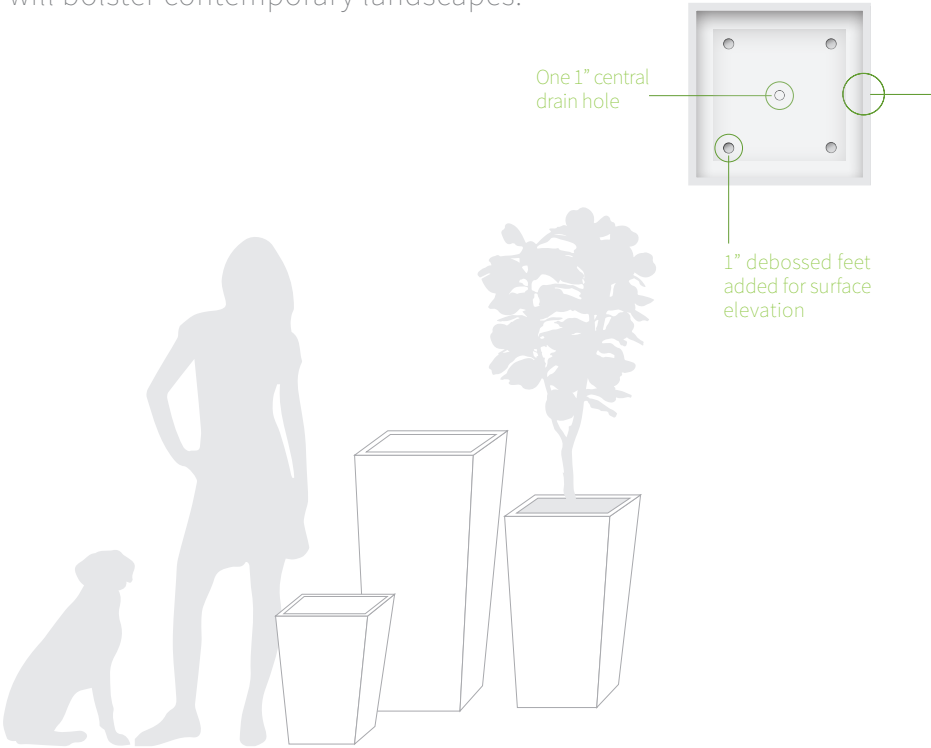

# pot incorporated FUSELO TALL PLANTER

These modern tapered squares suit countless architectural settings. Used as a set or in rows, these tasteful tapered shapes will bolster contemporary landscapes.

## SPECIFICATIONS

- ▶ 1" rim for structural integrity and aesthetics
- ▶ 1" drain hole - water tight plug available for interior use