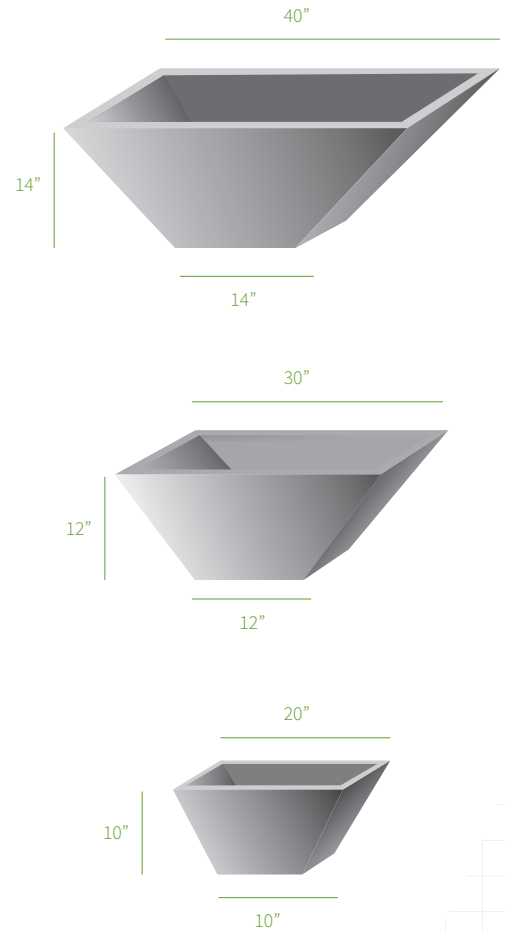

pot incorporated

FUSELO LOW PLANTER

This modern low profile planter is perfect for pool decks, widening entrance ways or adding interest to the corner of a deck with a view.

SPECIFICATIONS

- ▶ 1.5" rim for structural integrity and aesthetics
- ▶ 1" drain hole(s) – water tight plugs available for interior use
- ▶ 1" debossed feet for surface elevation

MATERIALS AVAILABLE

- ▶ 8 – 10 gauge (size dependent) 5052 marine grade powder-coated aluminum
- ▶ 10 – 12 gauge (size dependent) A606 Corten weathering steel
- ▶ 14 – 16 gauge 304 brushed stainless steel