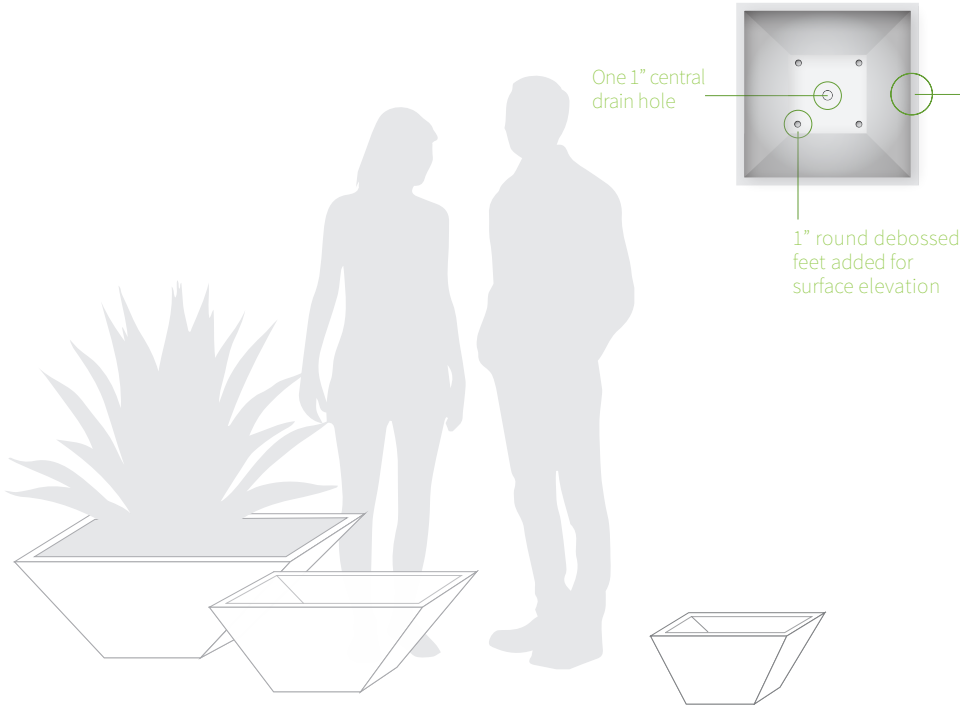

pot incorporated

FUSELO LOW PLANTER

This modern low profile planter is perfect for pool decks, widening entrance ways or adding interest to the corner of a deck with a view.

SPECIFICATIONS

- ▶ 1.5" rim for structural integrity and aesthetics
- ▶ 1" drain hole(s) – water tight plugs available for interior use
- ▶ 1" debossed feet for surface elevation

MATERIALS AVAILABLE

- ▶ 8 – 10 gauge (size dependent) 5052 marine grade powder-coated aluminum
- ▶ 10 – 12 gauge (size dependent) A606 Corten weathering steel
- ▶ 14 – 16 gauge 304 brushed stainless steel