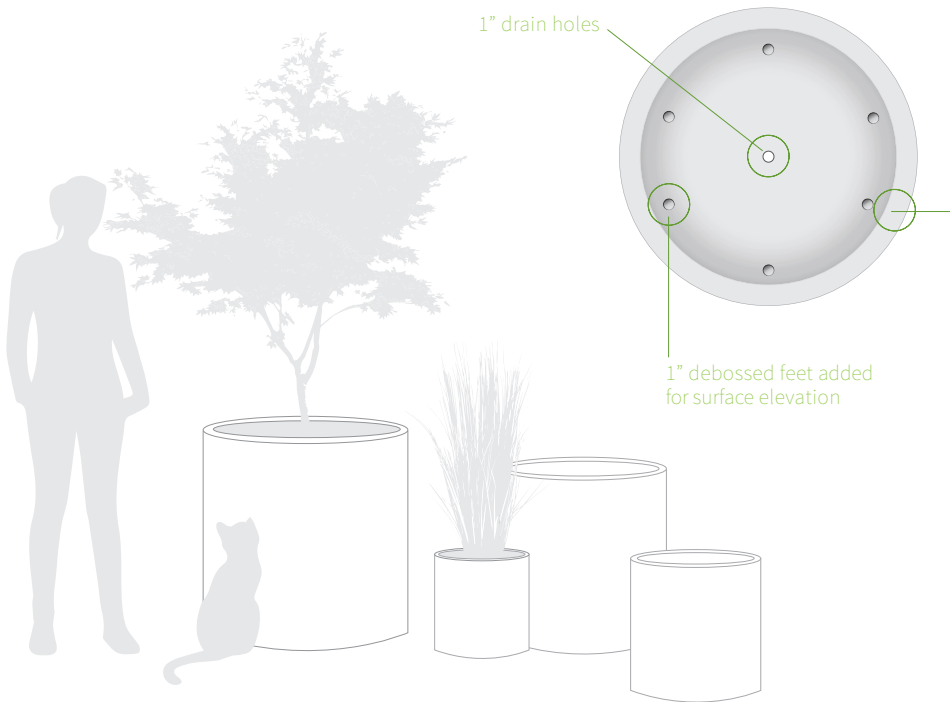

# pot incorporated

## CYLINDRO WIDE

Simple modern cylinders suitable for countless settings. Cylindro Wide planters have one to four 1" drainage holes, depending on size, but can be shipped with water tight plugs for use indoors.

### SPECIFICATIONS

- ▶ 1.5" rim for structural integrity and aesthetics
- ▶ 1" drain hole(s) - water tight plugs available for interior use
- ▶ 1" debossed feet for surface elevation