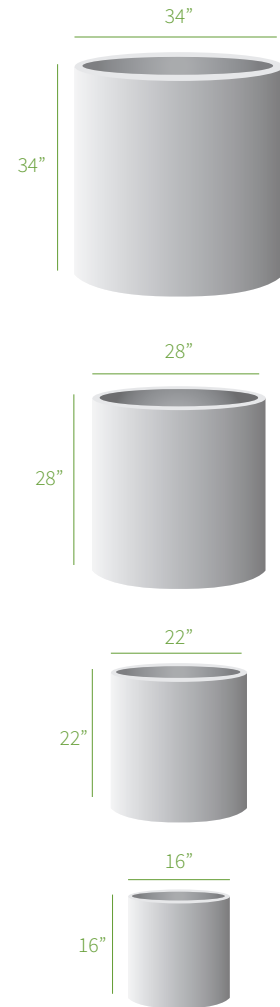

## CYLINDRO WIDE

Simple modern cylinders suitable for countless settings. Cylindro Wide planters have one to four 1" drainage holes, depending on size, but can be shipped with water tight plugs for use indoors.

### SPECIFICATIONS

- ▶ 1.5" rim for structural integrity and aesthetics
- ▶ 1" drain hole(s) - water tight plugs available for interior use
- ▶ 1" debossed feet for surface elevation

### MATERIALS AVAILABLE

- ▶ 8 - 10 gauge (size dependent) 5052 marine grade powder-coated aluminum
- ▶ 10 - 12 gauge (size dependent) A606 Corten weathering steel
- ▶ 14 - 16 gauge 304 brushed stainless steel