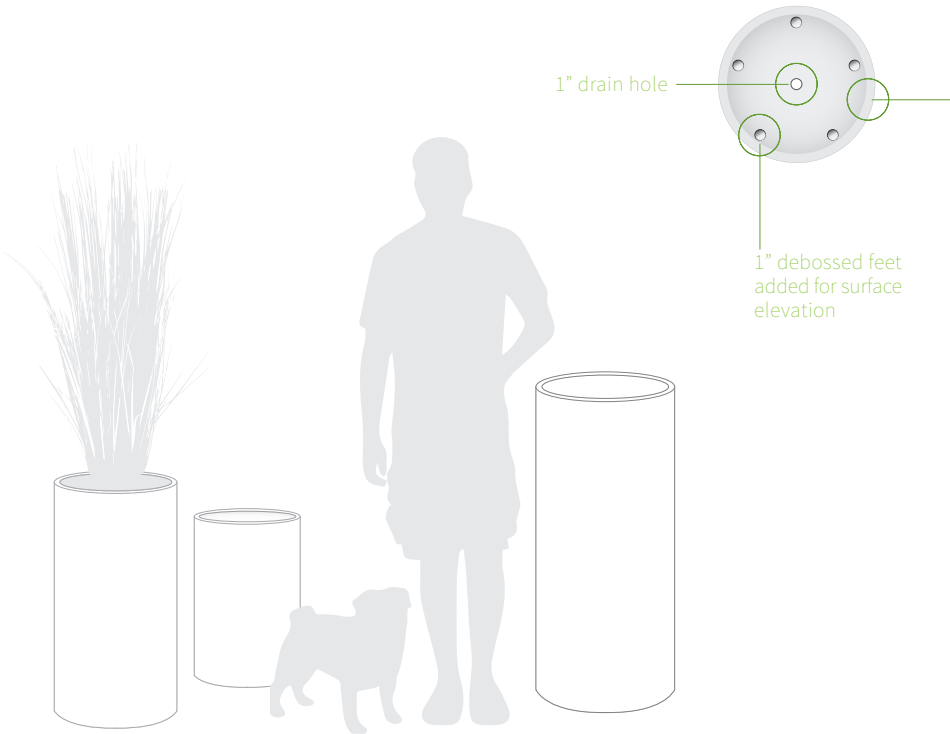

pot incorporated

CYLINDRO TALL

Refined, but simple tall cylinders constructed out of heavy gauge powder coated aluminum. Perfect as a group of three to liven up a corner of a patio or the entrance of a hotel or residence.

SPECIFICATIONS

- ▶ 1.25" rim for structural integrity and aesthetics
- ▶ 1" drain hole - water tight plug available for interior use
- ▶ 1" debossed feet for surface elevation

MATERIALS AVAILABLE

- ▶ 8 - 10 gauge (size dependent) 5052 marine grade powder-coated aluminum
- ▶ 10 - 12 gauge (size dependent) A606 Corten weathering steel
- ▶ 14 - 16 gauge 304 brushed stainless steel