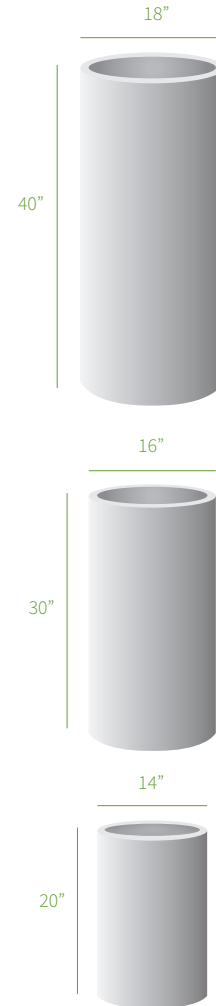

pot incorporated

CYLINDRO TALL

Refined, but simple tall cylinders constructed out of heavy gauge powder coated aluminum. Perfect as a group of three to liven up a corner of a patio or the entrance of a hotel or residence.

SPECIFICATIONS

- ▶ 1.25" rim for structural integrity and aesthetics
- ▶ 1" drain hole - water tight plug available for interior use
- ▶ 1" debossed feet for surface elevation

MATERIALS AVAILABLE

- ▶ 8 - 10 gauge (size dependent) 5052 marine grade powder-coated aluminum
- ▶ 10 - 12 gauge (size dependent) A606 Corten weathering steel
- ▶ 14 - 16 gauge 304 brushed stainless steel

CUSTOM SIZING AVAILABLE

8 PREMIUM FINISHES OR REQUEST A CUSTOM COLOUR

POWDER-COATED ALUMINUM COLOURS — STEEL FINISHES