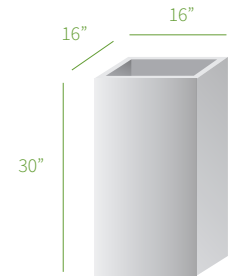

# pot incorporated CUBO TALL PLANTER

These modern tall squares can suit countless, modern architectural settings. Use as a set of three or in rows, these tasteful square forms will fortify contemporary landscapes.

## SPECIFICATIONS

- ▶ 1" rim for structural integrity and aesthetics
- ▶ 1" drain hole – water tight plug available for interior use
- ▶ 1" debossed feet for surface elevation

## MATERIALS AVAILABLE

- ▶ 8 – 10 gauge (size dependent) 5052 marine grade powder-coated aluminum
- ▶ 10 – 12 gauge (size dependent) A606 Corten weathering steel
- ▶ 14 – 16 gauge 304 brushed stainless steel