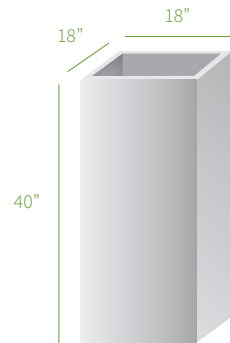

# pot incorporated CUBO TALL PLANTER

These modern tall squares can suit countless, modern architectural settings. Use as a set of three or in rows, these tasteful square forms will fortify contemporary landscapes.

## SPECIFICATIONS

- ▶ 1" rim for structural integrity and aesthetics
- ▶ 1" drain hole – water tight plug available for interior use
- ▶ 1" debossed feet for surface elevation

## MATERIALS AVAILABLE

- ▶ 8 – 10 gauge (size dependent) 5052 marine grade powder-coated aluminum
- ▶ 10 – 12 gauge (size dependent) A606 Corten weathering steel
- ▶ 14 – 16 gauge 304 brushed stainless steel