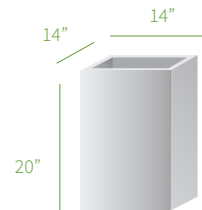

# pot incorporated CUBO TALL PLANTER

These modern tall squares can suit countless, modern architectural settings. Use as a set of three or in rows, these tasteful square forms will fortify contemporary landscapes.

## SPECIFICATIONS

- ▶ 1" rim for structural integrity and aesthetics
- ▶ 1" drain hole – water tight plug available for interior use
- ▶ 1" debossed feet for surface elevation

## MATERIALS AVAILABLE

- ▶ 8 – 10 gauge (size dependent) 5052 marine grade powder-coated aluminum
- ▶ 10 – 12 gauge (size dependent) A606 Corten weathering steel
- ▶ 14 – 16 gauge 304 brushed stainless steel